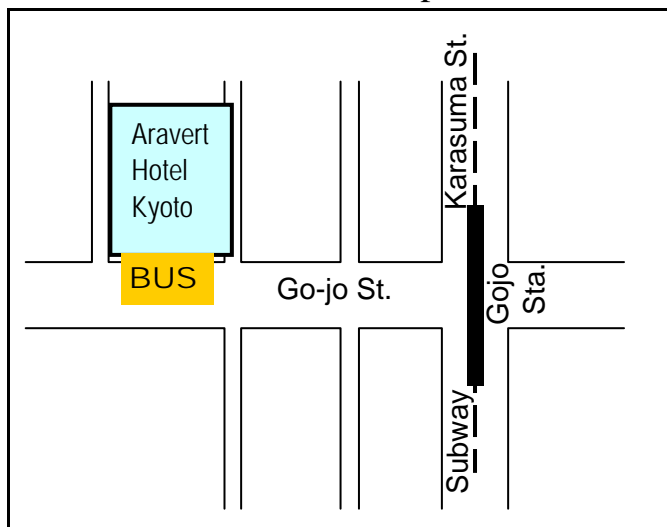

To: **Kyoto Univ.**

Bus Stop	Bus #1A-1	Bus #1A-2	Bus #1A-3
Dai-ichi H.	—	—	Dep. 8:35
H. Hokke Club	—	Dep. 8:25	—
Aranvert H.	Dep. 8:15	—	—
Hearton H.	Dep. 8:30	Dep. 8:45	—
H. Okura *	Dep. 8:40	Dep. 8:55	Dep. 9:10
Kyoto Univ.	Ar. 9:00	Ar. 9:15	Ar. 9:30

* H. Okura bus stop serves also for guests staying at Royal H. & Spa.

From: **Kyoto Univ.**

To: **Hotels**

Bus Stop	Bus #1P-1	Bus #1P-2	Hotels
Kyoto Univ.	Dep. 18:15	Dep. 18:30	—
H. Okura *	Ar. 18:35	Ar. 18:50	—
Hearton H.	Ar. 18:40	Ar. 18:55	—
Hankyu Karasuma / Subway Shijo Stn.	(On demand **)	(On demand **)	—
Aranvert H.	Ar. 18:50	Ar. 19:05	—
H. Hokke Club	Ar. 19:00	Ar. 19:15	—
Dai-ichi H.	Ar. 19:10	Ar. 19:25	—

Dai-ichi H.

Dep. 8:35

H. Hokke Club

Dep. 8:25

Aranvert H.

Dep. 8:15

Hearton H.

Dep. 8:30, 8:45