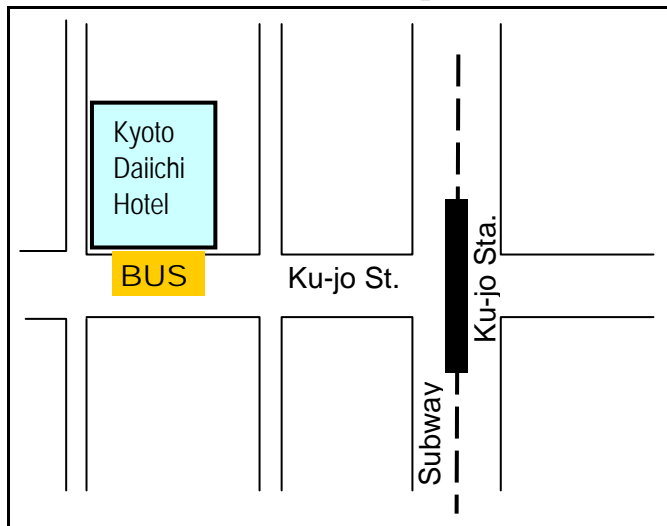

Shuttle Bus Schedules

Pick-up Points for Each Hotel

Dai-ichi H.

Dep. 8:35

H. Hokke Club

Dep. 8:25

Aranvert H.

Dep. 8:15

Hearton H.

Dep. 8:30, 8:45

H. Okura / Royal H. & Spa.

Dep. 8:40, 8:55, 9:10