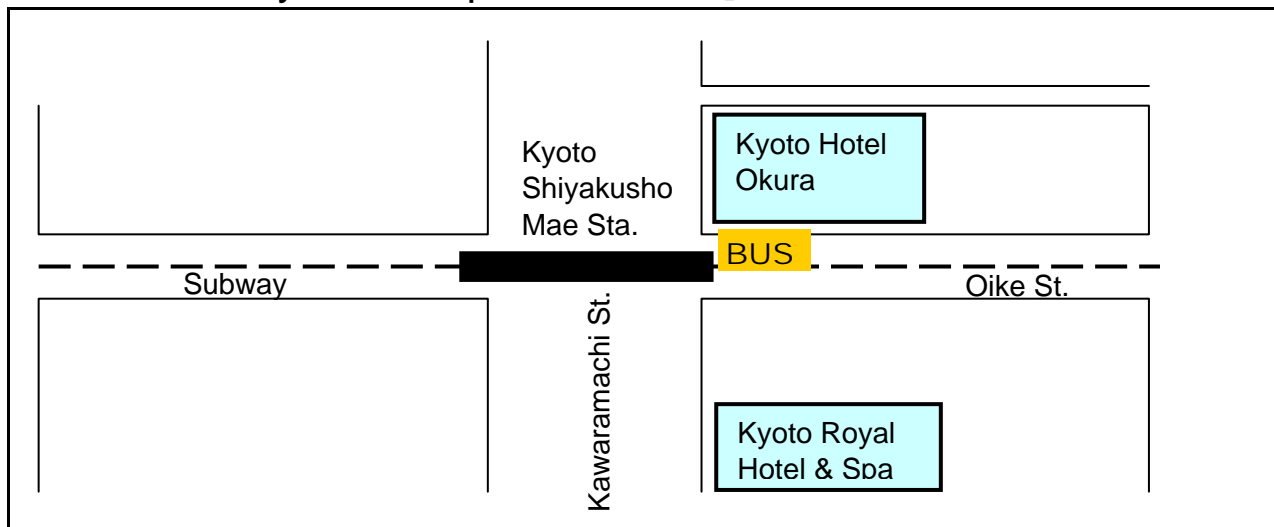

* H. Okura bus stop serves also for guests staying at Royal H. & Spa.

** If you would like to get off at these stations, please inform the driver when boarding the bus.

Shuttle Bus Schedules

Pick-up Points for Each Hotel

H. Okura / Royal H. & Spa.

Dep. 8:40, 8:55, 9:10

Shuttle Bus Schedules

Please be at the front entrance five minutes before the departure time.

The shuttle bus is only for MMM2008 participants.

Thursday, January 10