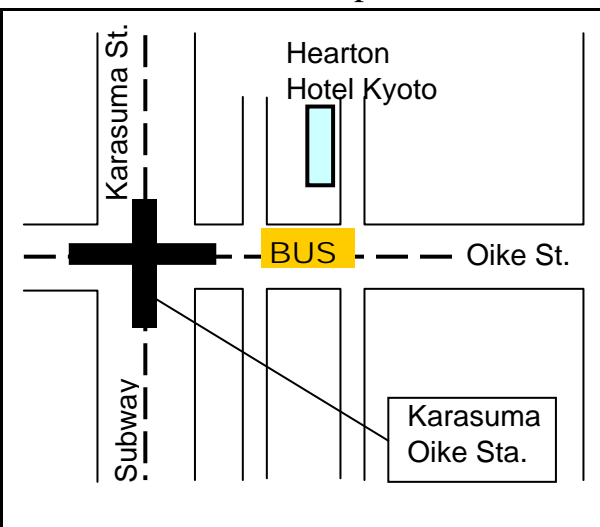

To: **Kyoto Univ.**

Bus Stop	Bus #1A-1	Bus #1A-2	Bus #1A-3
Dai-ichi H.	—	—	Dep. 8:35
H. Hokke Club	—	Dep. 8:25	—
Aranvert H.	Dep. 8:15	—	—
Hearton H.	Dep. 8:30	Dep. 8:45	—
H. Okura *	Dep. 8:40	Dep. 8:55	Dep. 9:10
Kyoto Univ.	Ar. 9:00	Ar. 9:15	Ar. 9:30

* H. Okura bus stop serves also for guests staying at Royal H. & Spa.

From: **Kyoto Univ.**

To: **Hotels**

Bus Stop	Bus #1P-1	Bus #1P-2	Hotels
Kyoto Univ.	Dep. 18:15	Dep. 18:30	—
H. Okura *	Ar. 18:35	Ar. 18:50	—
Hearton H.	Ar. 18:40	Ar. 18:55	—
Hankyu Karasuma / Subway Shijo Stn.	(On demand **)	(On demand **)	—
Aranvert H.	Ar. 18:50	Ar. 19:05	—
H. Hokke Club	Ar. 19:00	Ar. 19:15	—
Dai-ichi H.	Ar. 19:10	Ar. 19:25	—

Dai-ichi H.

Dep. 8:35

H. Hokke Club

Dep. 8:25

Aranvert H.

Dep. 8:15

Hearton H.

Dep. 8:30, 8:45

H. Okura / Royal H. & Spa.

Dep. 8:40, 8:55, 9:10

Shuttle Bus Schedules

Please be at the front entrance five minutes before the departure time.

The shuttle bus is only for MMM2008 participants.

Thursday, January 10