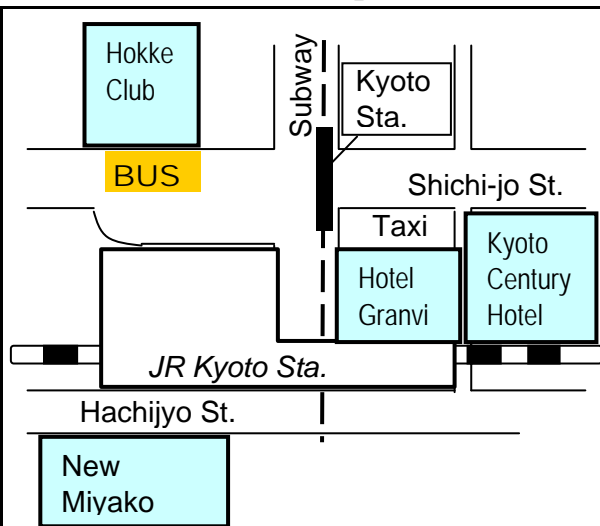

To: **Kyoto Univ.**

Bus Stop	Bus #1A-1	Bus #1A-2	Bus #1A-3
Dai-ichi H.	—	—	Dep. 8:35
H. Hokke Club	—	Dep. 8:25	—
Aranvert H.	Dep. 8:15	—	—
Hearton H.	Dep. 8:30	Dep. 8:45	—
H. Okura *	Dep. 8:40	Dep. 8:55	Dep. 9:10
Kyoto Univ.	Ar. 9:00	Ar. 9:15	Ar. 9:30

* H. Okura bus stop serves also for guests staying at Royal H. & Spa.

From: **Kyoto Univ.**

To: **Hotels**

Bus Stop	Bus #1P-1	Bus #1P-2	Hotels
Kyoto Univ.	Dep. 18:15	Dep. 18:30	—
H. Okura *	Ar. 18:35	Ar. 18:50	—
Hearton H.	Ar. 18:40	Ar. 18:55	—
Hankyu Karasuma / Subway Shijo Stn.	(On demand **)	(On demand **)	—
Aranvert H.	Ar. 18:50	Ar. 19:05	—
H. Hokke Club	Ar. 19:00	Ar. 19:15	—
Dai-ichi H.	Ar. 19:10	Ar. 19:25	—

* H. Okura bus stop serves also for guests staying at Royal H. & Spa.

** If you would like to get off at these stations, please inform the driver when boarding the bus.

Shuttle Bus Schedules

Pick-up Points for Each Hotel

Dai-ichi H.

Dep. 8:35

H. Hokke Club

Dep. 8:25

Aranvert H.

Dep. 8:15

Hearton H.

Dep. 8:30, 8:45