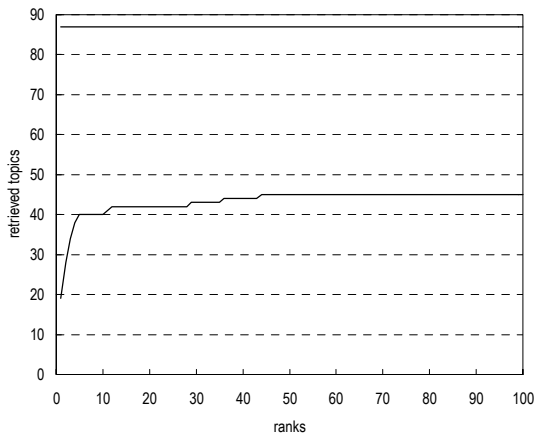

Cumulative number of topics for which one or more relevant documents were retrieved