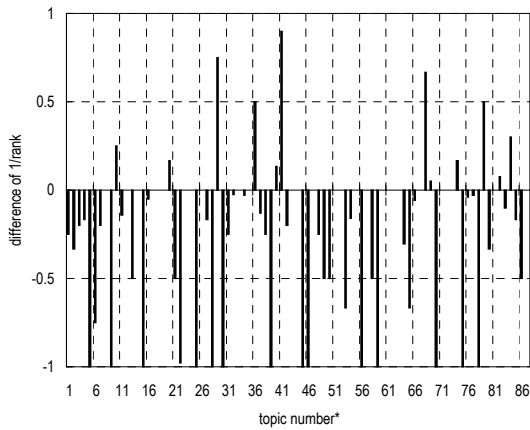

K3100-ds-02

(1) Evaluation result using document set with and without delivered page data

Summary statistics	
Run ID	K3100-ds-02
Subtask	Navigational retrieval (B)
Document set	All target docs
Relevance level	Rigid (A)
Query Method	automatic
Topic part	DESC
Link information	link and contents information
Number of topics	87
DCG at 10 docs (G_A, G_B)=(3,0)	1.5213
MRR at 10 docs	0.3092

Summary statistics	
Run ID	K3100-ds-02
Subtask	Navigational retrieval (B)
Document set	All target docs
Relevance level	Relaxed (A or B)
Query Method	automatic
Topic part	DESC
Link information	link and contents information
Number of topics	87
DCG at 10 docs (G_A, G_B)=(3,2)	2.166
MRR at 10 docs	0.414

Cumulative number of topics for which one or more relevant documents were retrieved

* Topic numbers: 1, 2, 3, 4, 5, 6, 7, 8, 9, 10, 11, 12, 13, 14, 15, 16, 17, 18, 19, 20, 21, 22, 23, 24, 25, 26, 27, 28, 29, 30, 31, 32, 33, 34, 35, 36, 37, 38, 39, 40, 41, 42, 43, 44, 45, 46, 47, 48, 49, 50, 51, 52, 53, 54, 55, 56, 57, 58, 59, 60, 61, 62, 63, 64, 65, 66, 67, 68, 69, 70, 71, 72, 73, 74, 75, 76, 77, 78, 79, 80, 81, 82, 83, 84, 85, 86, 87
 Topic IDs: 1, 2, 4, 7, 11, 12, 14, 15, 16, 18, 27, 29, 39, 41, 49, 51, 53, 57, 62, 63, 72, 76, 77, 79, 81, 85, 88, 89, 90, 91, 92, 93, 94, 101, 102, 104, 105, 106, 111, 115, 116, 117, 124, 125, 126, 127, 128, 130, 131, 139, 140, 141, 146, 147, 148, 149, 150, 154, 157, 158, 169, 175, 177, 178, 183, 191, 198, 204, 207, 209, 215, 221, 222, 230, 234, 237, 239, 241, 265, 269, 274, 278, 279, 283, 284, 285, 294