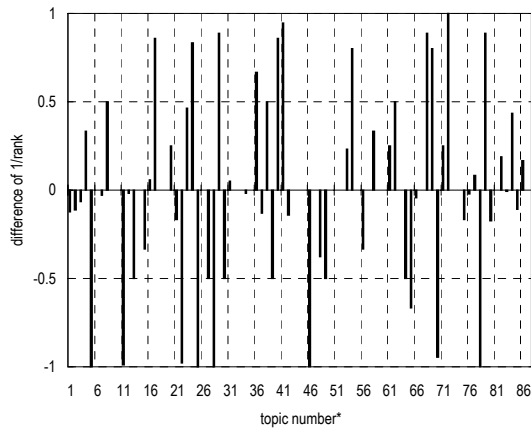

Difference from the top 20th run in reciprocal rank of top ranked relevant document per topic