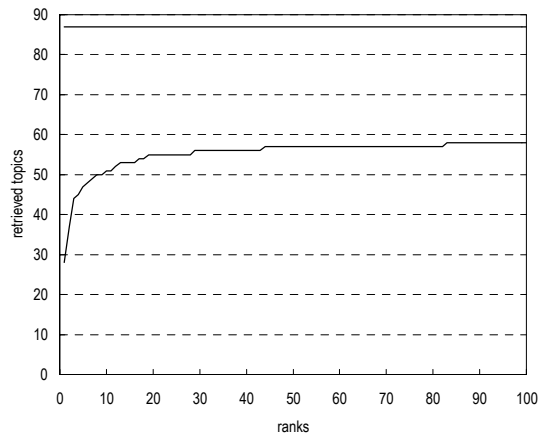

K3100-ds-02

(1) Evaluation result using document set with and without delivered page data

Summary statistics	
Run ID	K3100-ds-02
Subtask	Navigational retrieval (B)
Document set	All target docs
Relevance level	Rigid (A)
Query Method	automatic
Topic part	DESC
Link information	link and contents information
Number of topics	87
DCG at 10 docs (G_A, G_B)=(3,0)	1.5213
MRR at 10 docs	0.3092

Summary statistics	
Run ID	K3100-ds-02
Subtask	Navigational retrieval (B)
Document set	All target docs
Relevance level	Relaxed (A or B)
Query Method	automatic
Topic part	DESC
Link information	link and contents information
Number of topics	87
DCG at 10 docs (G_A, G_B)=(3,2)	2.166
MRR at 10 docs	0.414

Difference from the top 20th run in reciprocal rank of top ranked relevant document per topic

Difference from the top 20th run in reciprocal rank of top ranked relevant document per topic

Cumulative number of topics for which one or more relevant documents were retrieved