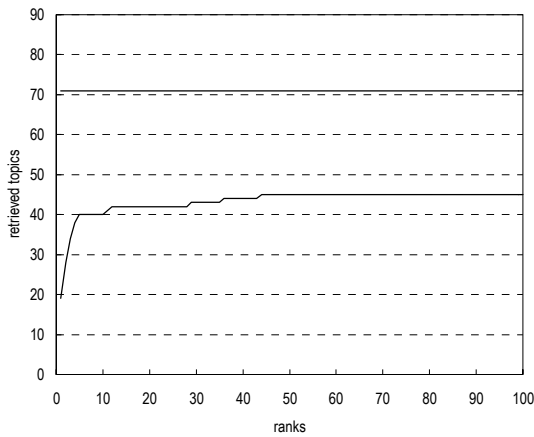

Cumulative number of topics for which one or more relevant documents were retrieved