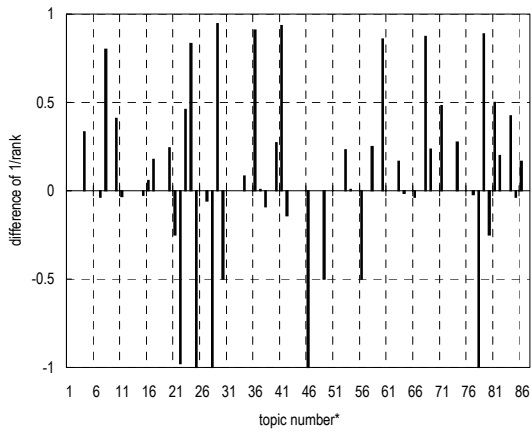

K3100-ds-02

(2) Evaluation result using document set with delivered page data

Summary statistics	
Run ID	K3100-ds-02
Subtask	Navigational retrieval (B)
Document set	Target docs with page data
Relevance level	Rigid (A)
Query Method	automatic
Topic part	DESC
Link information	link and contents information
Number of topics	72
DCG at 10 docs (G_A, G_B)=(3,0)	1.8383
MRR at 10 docs	0.3736

Summary statistics	
Run ID	K3100-ds-02
Subtask	Navigational retrieval (B)
Document set	Target docs with page data
Relevance level	Relaxed (A or B)
Query Method	automatic
Topic part	DESC
Link information	link and contents information
Number of topics	72
DCG at 10 docs (G_A, G_B)=(3,2)	2.4415
MRR at 10 docs	0.4684

Difference from the top 20th run in reciprocal rank of top ranked relevant document per topic