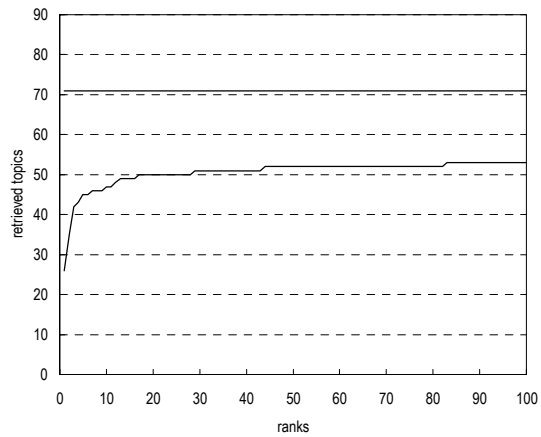

Summary statistics	
Run ID	K3100-ds-02
Subtask	Navigational retrieval (B)
Document set	Target docs with page data
Relevance level	Relaxed (A or B)
Query Method	automatic
Topic part	DESC
Link information	link and contents information
Number of topics	72
DCG at 10 docs (G_A, G_B)=(3,2)	2.4415
MRR at 10 docs	0.4684

Difference from the top 20th run in reciprocal rank of top ranked relevant document per topic

Difference from the top 20th run in reciprocal rank of top ranked relevant document per topic

Cumulative number of topics for which one or more relevant documents were retrieved