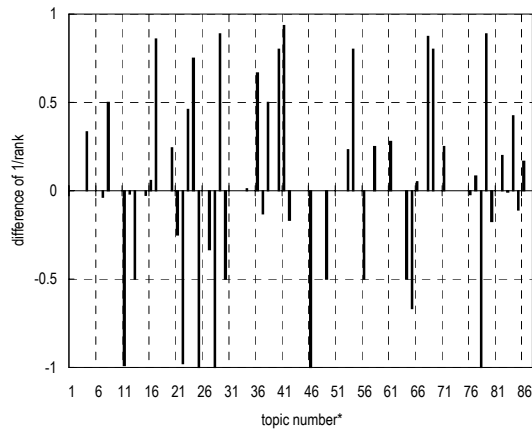

Difference from the top 20th run in reciprocal rank of top ranked relevant document per topic