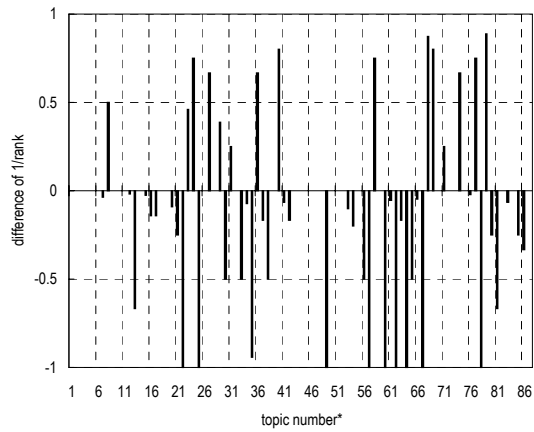

Difference from the top 20th run in reciprocal rank of top ranked relevant document per topic