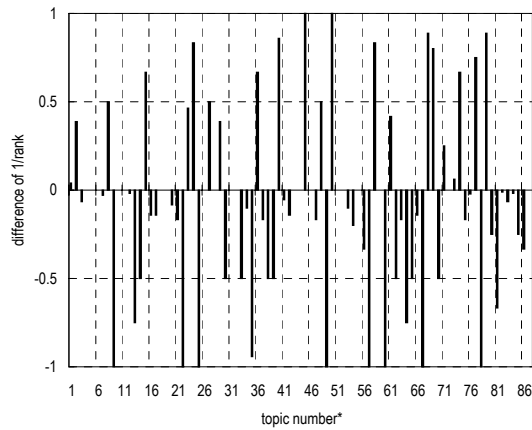

Difference from the top 20th run in reciprocal rank of top ranked relevant document per topic