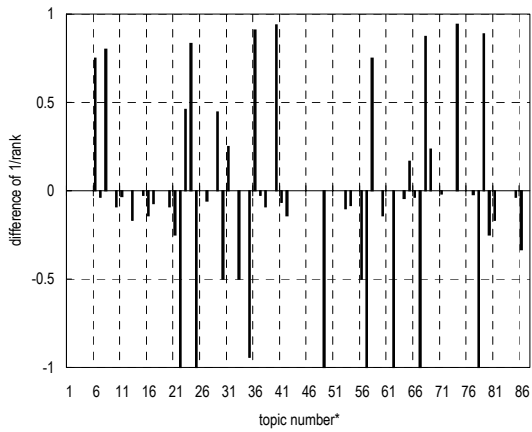

K3100-ds-04

(2) Evaluation result using document set with delivered page data

Summary statistics	
Run ID	K3100-ds-04
Subtask	Navigational retrieval (B)
Document set	Target docs with page data
Relevance level	Rigid (A)
Query Method	automatic
Topic part	DESC
Link information	link information only
Number of topics	72
DCG at 10 docs (G_A, G_B)=(3,0)	1.1775
MRR at 10 docs	0.2743

Summary statistics	
Run ID	K3100-ds-04
Subtask	Navigational retrieval (B)
Document set	Target docs with page data
Relevance level	Relaxed (A or B)
Query Method	automatic
Topic part	DESC
Link information	link information only
Number of topics	72
DCG at 10 docs (G_A, G_B)=(3,2)	1.5364
MRR at 10 docs	0.3472

Difference from the top 20th run in reciprocal rank of top ranked relevant document per topic