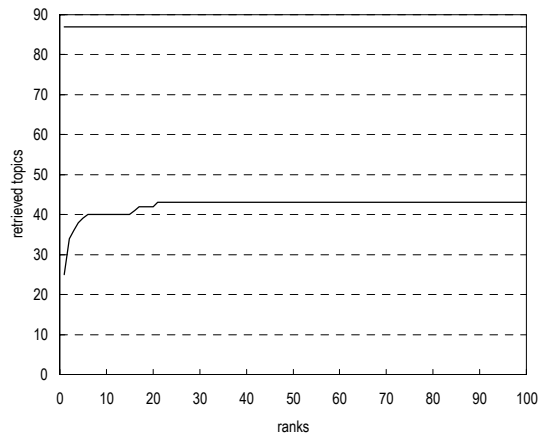

K3100-ds-04

(1) Evaluation result using document set with and without delivered page data

Summary statistics	
Run ID	K3100-ds-04
Subtask	Navigational retrieval (B)
Document set	All target docs
Relevance level	Rigid (A)
Query Method	automatic
Topic part	DESC
Link information	link information only
Number of topics	87
DCG at 10 docs (G_A, G_B)=(3,0)	1.3167
MRR at 10 docs	0.2772

Summary statistics	
Run ID	K3100-ds-04
Subtask	Navigational retrieval (B)
Document set	All target docs
Relevance level	Relaxed (A or B)
Query Method	automatic
Topic part	DESC
Link information	link information only
Number of topics	87
DCG at 10 docs (G_A, G_B)=(3,2)	1.6956
MRR at 10 docs	0.3567

Difference from the top 20th run in reciprocal rank of top ranked relevant document per topic

Difference from the top 20th run in reciprocal rank of top ranked relevant document per topic

Cumulative number of topics for which one or more relevant documents were retrieved