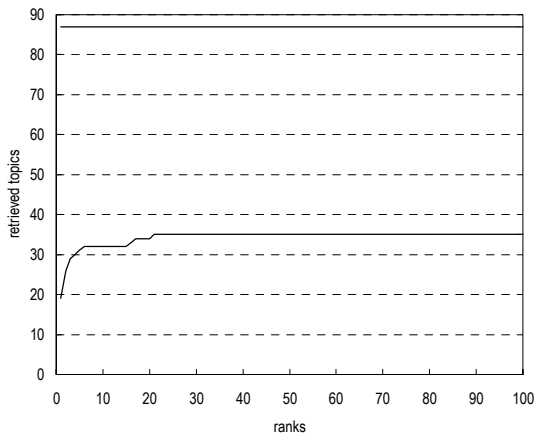

Cumulative number of topics for which one or more relevant documents were retrieved