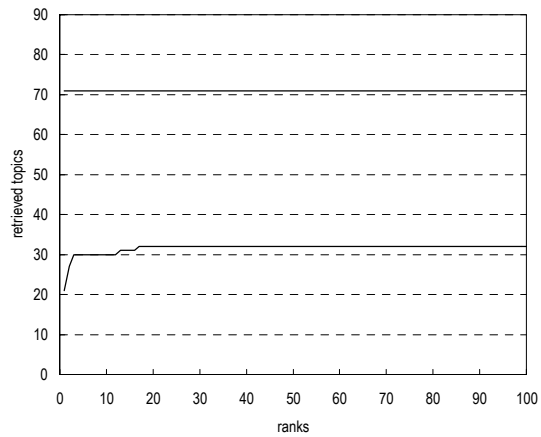

Summary statistics	
Run ID	K3100-ds-04
Subtask	Navigational retrieval (B)
Document set	Target docs with page data
Relevance level	Relaxed (A or B)
Query Method	automatic
Topic part	DESC
Link information	link information only
Number of topics	72
DCG at 10 docs (G_A, G_B)=(3,2)	1.5364
MRR at 10 docs	0.3472

Difference from the top 20th run in reciprocal rank of top ranked relevant document per topic

Difference from the top 20th run in reciprocal rank of top ranked relevant document per topic

Cumulative number of topics for which one or more relevant documents were retrieved