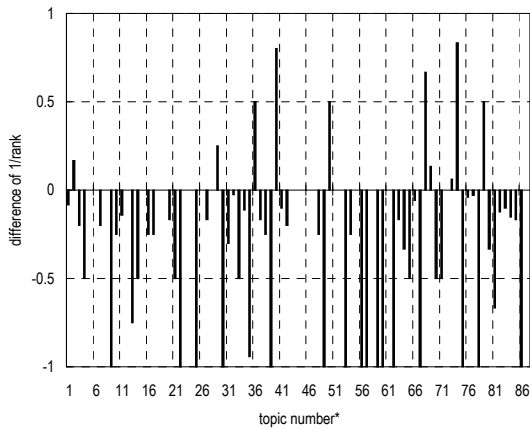

K3100-ds-04

(1) Evaluation result using document set with and without delivered page data

Summary statistics	
Run ID	K3100-ds-04
Subtask	Navigational retrieval (B)
Document set	All target docs
Relevance level	Rigid (A)
Query Method	automatic
Topic part	DESC
Link information	link information only
Number of topics	87
DCG at 10 docs (G_A, G_B)=(3,0)	1.3167
MRR at 10 docs	0.2772

Summary statistics	
Run ID	K3100-ds-04
Subtask	Navigational retrieval (B)
Document set	All target docs
Relevance level	Relaxed (A or B)
Query Method	automatic
Topic part	DESC
Link information	link information only
Number of topics	87
DCG at 10 docs (G_A, G_B)=(3,2)	1.6956
MRR at 10 docs	0.3567

Cumulative number of topics for which one or more relevant documents were retrieved

* Topic numbers: 1, 2, 3, 4, 5, 6, 7, 8, 9, 10, 11, 12, 13, 14, 15, 16, 17, 18, 19, 20, 21, 22, 23, 24, 25, 26, 27, 28, 29, 30, 31, 32, 33, 34, 35, 36, 37, 38, 39, 40, 41, 42, 43, 44, 45, 46, 47, 48, 49, 50, 51, 52, 53, 54, 55, 56, 57, 58, 59, 60, 61, 62, 63, 64, 65, 66, 67, 68, 69, 70, 71, 72, 73, 74, 75, 76, 77, 78, 79, 80, 81, 82, 83, 84, 85, 86, 87
 Topic IDs: 1, 2, 4, 7, 11, 12, 14, 15, 16, 18, 27, 29, 39, 41, 49, 51, 53, 57, 62, 63, 72, 76, 77, 79, 81, 85, 88, 89, 90, 91, 92, 93, 94, 101, 102, 104, 105, 106, 111, 115, 116, 117, 124, 125, 126, 127, 128, 130, 131, 139, 140, 141, 146, 147, 148, 149, 150, 154, 157, 158, 169, 175, 177, 178, 183, 191, 198, 204, 207, 209, 215, 221, 222, 230, 234, 237, 239, 241, 265, 269, 274, 278, 279, 283, 284, 285, 294

K3100-ds-04

(2) Evaluation result using document set with delivered page data

Summary statistics	
Run ID	K3100-ds-04
Subtask	Navigational retrieval (B)
Document set	Target docs with page data
Relevance level	Rigid (A)
Query Method	automatic
Topic part	DESC
Link information	link information only
Number of topics	72
DCG at 10 docs (G_A, G_B)=(3,0)	1.1775
MRR at 10 docs	0.2743