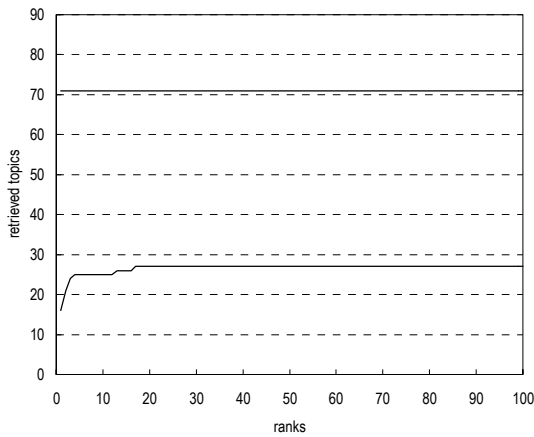

Cumulative number of topics for which one or more relevant documents were retrieved