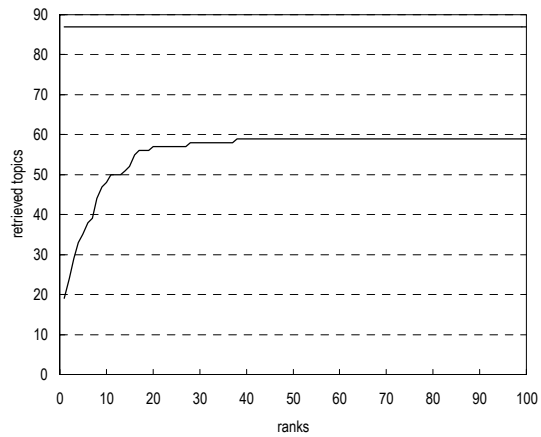

ORGREF-OT-D-LF4**

(1) Evaluation result using document set with and without delivered page data

Summary statistics	
Run ID	ORGREF-OT-D-LF4**
Subtask	Navigational retrieval (B)
Document set	All target docs
Relevance level	Rigid (A)
Query Method	automatic
Topic part	TITLE
Link information	out-link information only
Number of topics	87
DCG at 10 docs (G_A, G_B)=(3,0)	1.039
MRR at 10 docs	0.2172

Summary statistics	
Run ID	ORGREF-OT-D-LF4**
Subtask	Navigational retrieval (B)
Document set	All target docs
Relevance level	Relaxed (A or B)
Query Method	automatic
Topic part	TITLE
Link information	out-link information only
Number of topics	87
DCG at 10 docs (G_A, G_B)=(3,2)	1.5689
MRR at 10 docs	0.3019

Difference from the top 20th run in reciprocal rank of top ranked relevant document per topic

Difference from the top 20th run in reciprocal rank of top ranked relevant document per topic

Cumulative number of topics for which one or more relevant documents were retrieved