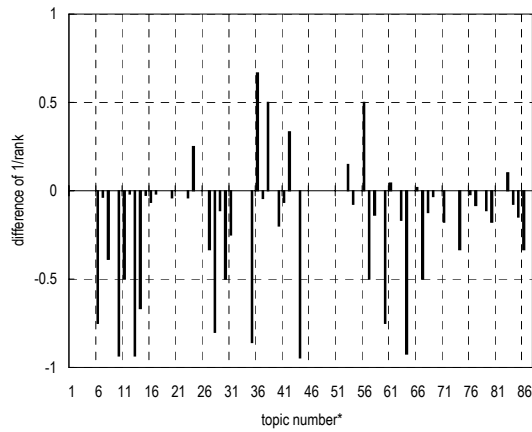

Difference from the top 20th run in reciprocal rank of top ranked relevant document per topic