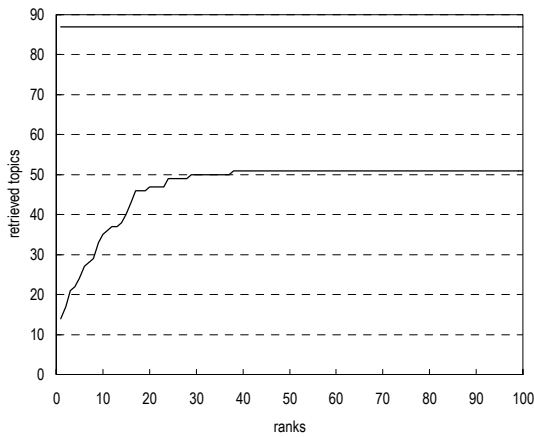

Cumulative number of topics for which one or more relevant documents were retrieved