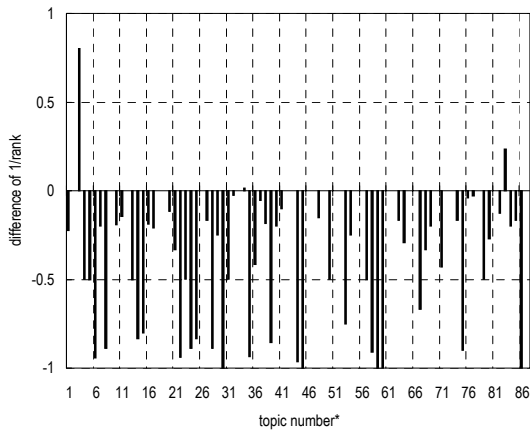

ORGREF-OT-D-LF4**

(1) Evaluation result using document set with and without delivered page data

Summary statistics	
Run ID	ORGREF-OT-D-LF4**
Subtask	Navigational retrieval (B)
Document set	All target docs
Relevance level	Rigid (A)
Query Method	automatic
Topic part	TITLE
Link information	out-link information only
Number of topics	87
DCG at 10 docs (G_A, G_B)=(3,0)	1.039
MRR at 10 docs	0.2172

Summary statistics	
Run ID	ORGREF-OT-D-LF4**
Subtask	Navigational retrieval (B)
Document set	All target docs
Relevance level	Relaxed (A or B)
Query Method	automatic
Topic part	TITLE
Link information	out-link information only
Number of topics	87
DCG at 10 docs (G_A, G_B)=(3,2)	1.5689
MRR at 10 docs	0.3019

Cumulative number of topics for which one or more relevant documents were retrieved

* Topic numbers: 1, 2, 3, 4, 5, 6, 7, 8, 9, 10, 11, 12, 13, 14, 15, 16, 17, 18, 19, 20, 21, 22, 23, 24, 25, 26, 27, 28, 29, 30, 31, 32, 33, 34, 35, 36, 37, 38, 39, 40, 41, 42, 43, 44, 45, 46, 47, 48, 49, 50, 51, 52, 53, 54, 55, 56, 57, 58, 59, 60, 61, 62, 63, 64, 65, 66, 67, 68, 69, 70, 71, 72, 73, 74, 75, 76, 77, 78, 79, 80, 81, 82, 83, 84, 85, 86, 87
 Topic IDs: 1, 2, 4, 7, 11, 12, 14, 15, 16, 18, 27, 29, 39, 41, 49, 51, 53, 57, 62, 63, 72, 76, 77, 79, 81, 85, 88, 89, 90, 91, 92, 93, 94, 101, 102, 104, 105, 106, 111, 115, 116, 117, 124, 125, 126, 127, 128, 130, 131, 139, 140, 141, 146, 147, 148, 149, 150, 154, 157, 158, 169, 175, 177, 178, 183, 191, 198, 204, 207, 209, 215, 221, 222, 230, 234, 237, 239, 241, 265, 269, 274, 278, 279, 283, 284, 285, 294