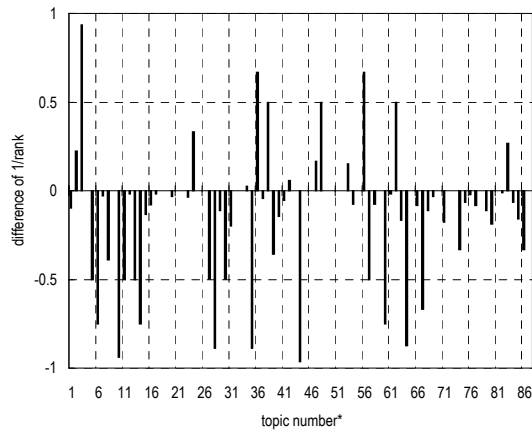

Difference from the top 20th run in reciprocal rank of top ranked relevant document per topic