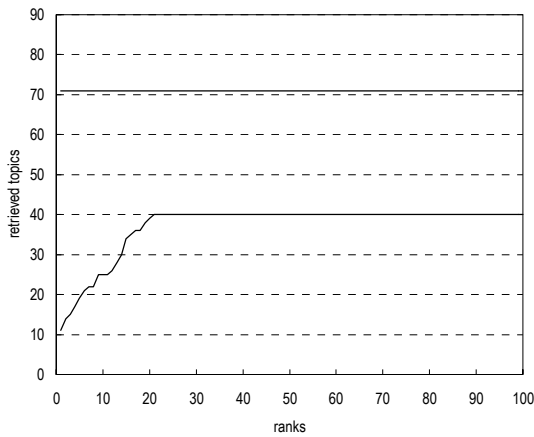

Cumulative number of topics for which one or more relevant documents were retrieved