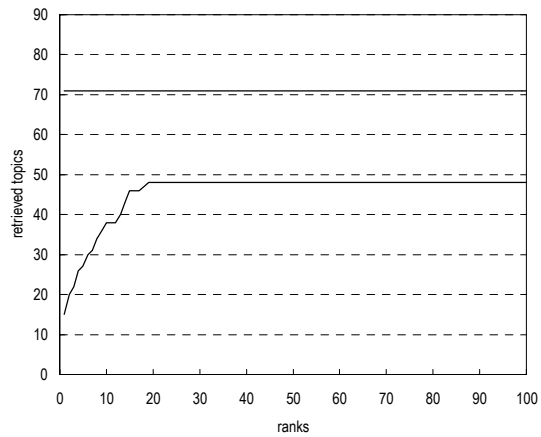

** Runs with prefix "ORGREF" are organizers' runs for reference

ORGREF-OT-D-LF4**

(2) Evaluation result using document set with delivered page data

Summary statistics	
Run ID	ORGREF-OT-D-LF4**
Subtask	Navigational retrieval (B)
Document set	Target docs with page data
Relevance level	Rigid (A)
Query Method	automatic
Topic part	TITLE
Link information	out-link information only
Number of topics	72
DCG at 10 docs (G_A, G_B)=(3,0)	0.9652
MRR at 10 docs	0.202

Summary statistics	
Run ID	ORGREF-OT-D-LF4**
Subtask	Navigational retrieval (B)
Document set	Target docs with page data
Relevance level	Relaxed (A or B)
Query Method	automatic
Topic part	TITLE
Link information	out-link information only
Number of topics	72
DCG at 10 docs (G_A, G_B)=(3,2)	1.5496
MRR at 10 docs	0.289

Difference from the top 20th run in reciprocal rank of top ranked relevant document per topic

Difference from the top 20th run in reciprocal rank of top ranked relevant document per topic

Cumulative number of topics for which one or more relevant documents were retrieved