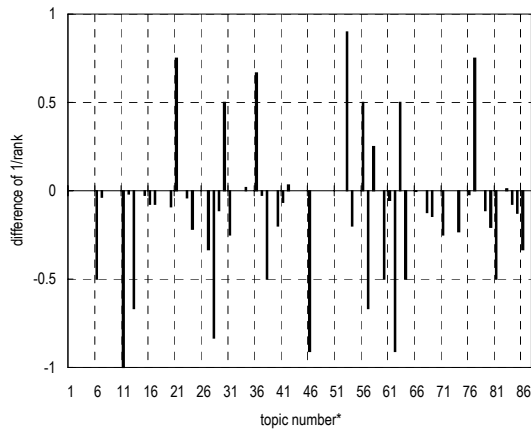

Difference from the top 20th run in reciprocal rank
of top ranked relevant document per topic