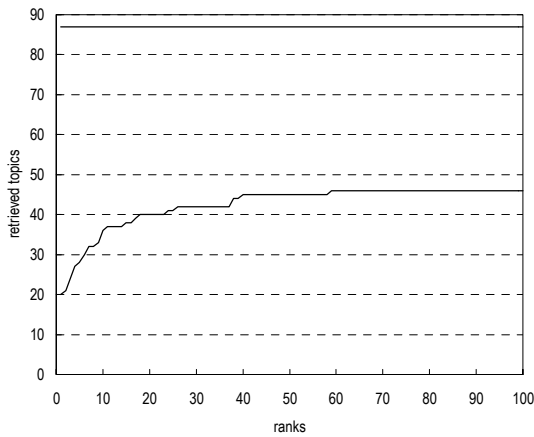

Cumulative number of topics for which one or more
relevant documents were retrieved