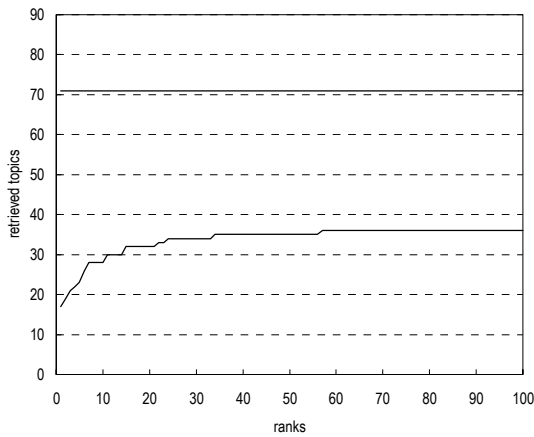

Cumulative number of topics for which one or more
relevant documents were retrieved