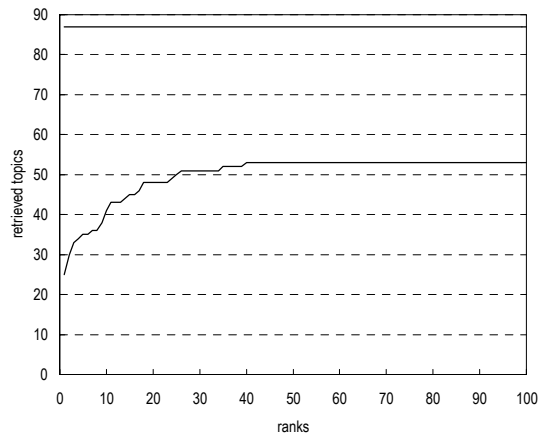

ORGREF-OT-DT-LF1**

(1) Evaluation result using document set with and without delivered page data

Summary statistics	
Run ID	ORGREF-OT-DT-LF1**
Subtask	Navigational retrieval (B)
Document set	All target docs
Relevance level	Rigid (A)
Query Method	automatic
Topic part	TITLE
Link information	out-link information only
Number of topics	87
DCG at 10 docs (G_A, G_B)=(3,0)	1.152
MRR at 10 docs	0.2699

Summary statistics	
Run ID	ORGREF-OT-DT-LF1**
Subtask	Navigational retrieval (B)
Document set	All target docs
Relevance level	Relaxed (A or B)
Query Method	automatic
Topic part	TITLE
Link information	out-link information only
Number of topics	87
DCG at 10 docs (G_A, G_B)=(3,2)	1.7959
MRR at 10 docs	0.3404

Difference from the top 20th run in reciprocal rank
of top ranked relevant document per topic

Difference from the top 20th run in reciprocal rank
of top ranked relevant document per topic

Cumulative number of topics for which one or more
relevant documents were retrieved

Cumulative number of topics for which one or more
relevant documents were retrieved

* Topic numbers: 1, 2, 3, 4, 5, 6, 7, 8, 9, 10, 11, 12, 13, 14, 15, 16, 17, 18, 19, 20, 21, 22, 23, 24, 25, 26, 27, 28, 29, 30, 31, 32, 33, 34, 35, 36, 37, 38, 39, 40, 41, 42, 43, 44, 45, 46, 47, 48, 49, 50, 51, 52, 53, 54, 55, 56, 57, 58, 59, 60, 61, 62, 63, 64, 65, 66, 67, 68, 69, 70, 71, 72, 73, 74, 75, 76, 77, 78, 79, 80, 81, 82, 83, 84, 85, 86, 87