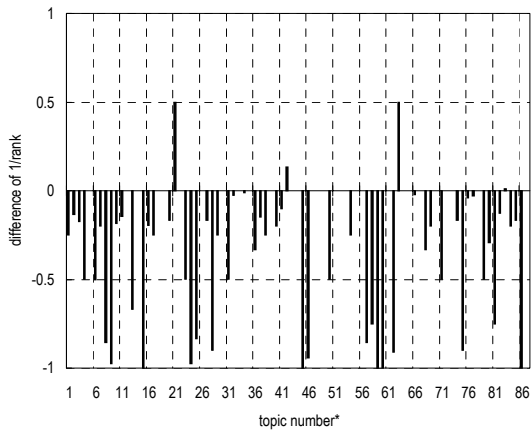

ORGREF-OT-DT-LF1**

(1) Evaluation result using document set with and without delivered page data

Summary statistics	
Run ID	ORGREF-OT-DT-LF1**
Subtask	Navigational retrieval (B)
Document set	All target docs
Relevance level	Rigid (A)
Query Method	automatic
Topic part	TITLE
Link information	out-link information only
Number of topics	87
DCG at 10 docs (G_A, G_B)=(3,0)	1.152
MRR at 10 docs	0.2699

Summary statistics	
Run ID	ORGREF-OT-DT-LF1**
Subtask	Navigational retrieval (B)
Document set	All target docs
Relevance level	Relaxed (A or B)
Query Method	automatic
Topic part	TITLE
Link information	out-link information only
Number of topics	87
DCG at 10 docs (G_A, G_B)=(3,2)	1.7959
MRR at 10 docs	0.3404

Cumulative number of topics for which one or more
relevant documents were retrieved

* Topic numbers: 1, 2, 3, 4, 5, 6, 7, 8, 9, 10, 11, 12, 13, 14, 15, 16, 17, 18, 19, 20, 21, 22, 23, 24, 25, 26, 27, 28, 29, 30, 31, 32, 33, 34, 35, 36, 37, 38, 39, 40, 41, 42, 43, 44, 45, 46, 47, 48, 49, 50, 51, 52, 53, 54, 55, 56, 57, 58, 59, 60, 61, 62, 63, 64, 65, 66, 67, 68, 69, 70, 71, 72, 73, 74, 75, 76, 77, 78, 79, 80, 81, 82, 83, 84, 85, 86, 87