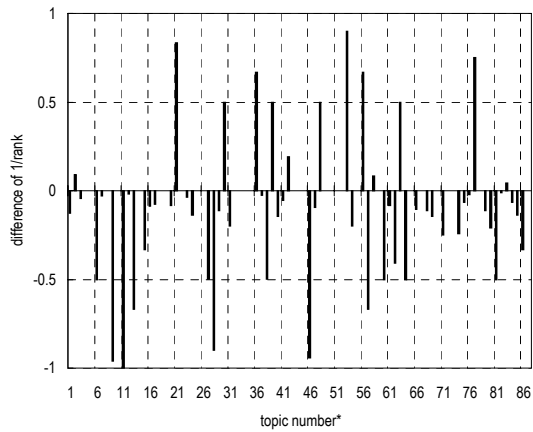

Difference from the top 20th run in reciprocal rank
of top ranked relevant document per topic