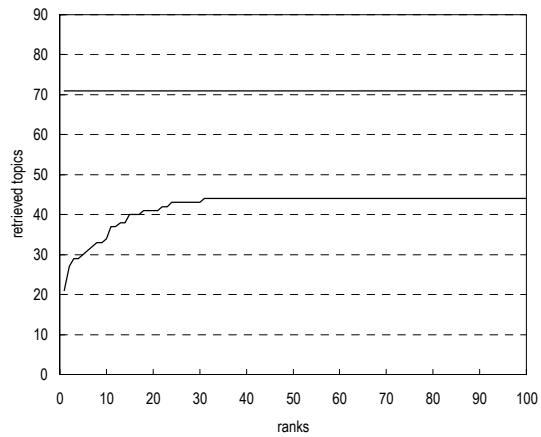

** Runs with prefix "ORGREF" are organizers' runs for reference

ORGREF-OT-DT-LF1**

(2) Evaluation result using document set with delivered page data

Summary statistics	
Run ID	ORGREF-OT-DT-LF1**
Subtask	Navigational retrieval (B)
Document set	Target docs with page data
Relevance level	Rigid (A)
Query Method	automatic
Topic part	TITLE
Link information	out-link information only
Number of topics	72
DCG at 10 docs (G_A, G_B)=(3,0)	1.1886
MRR at 10 docs	0.2764

Summary statistics	
Run ID	ORGREF-OT-DT-LF1**
Subtask	Navigational retrieval (B)
Document set	Target docs with page data
Relevance level	Relaxed (A or B)
Query Method	automatic
Topic part	TITLE
Link information	out-link information only
Number of topics	72
DCG at 10 docs (G_A, G_B)=(3,2)	1.9387
MRR at 10 docs	0.3528

Difference from the top 20th run in reciprocal rank
of top ranked relevant document per topic

Difference from the top 20th run in reciprocal rank
of top ranked relevant document per topic

Cumulative number of topics for which one or more
relevant documents were retrieved