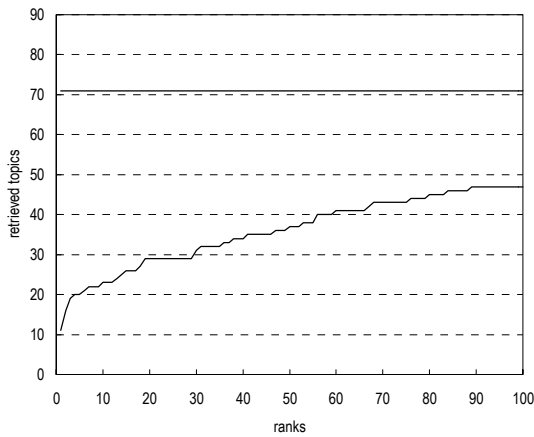

Cumulative number of topics for which one or more relevant documents were retrieved