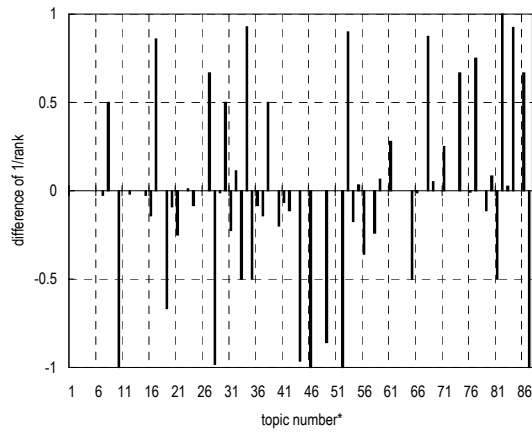

Difference from the top 20th run in reciprocal rank of top ranked relevant document per topic