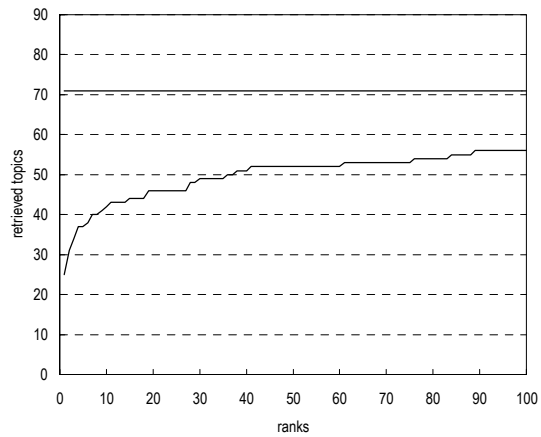

Summary statistics	
Run ID	TKB-01
Subtask	Navigational retrieval (B)
Document set	Target docs with page data
Relevance level	Relaxed (A or B)
Query Method	automatic
Topic part	TITLE
Link information	PageRank
Number of topics	72
DCG at 10 docs (G_A, G_B)=(3,2)	1.9802
MRR at 10 docs	0.4224

Difference from the top 20th run in reciprocal rank of top ranked relevant document per topic

Difference from the top 20th run in reciprocal rank of top ranked relevant document per topic

Cumulative number of topics for which one or more relevant documents were retrieved