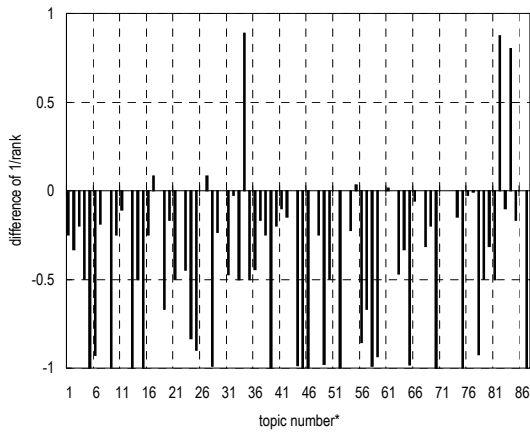

TKB-01

(1) Evaluation result using document set with and without delivered page data

Summary statistics	
Run ID	TKB-01
Subtask	Navigational retrieval (B)
Document set	All target docs
Relevance level	Rigid (A)
Query Method	automatic
Topic part	TITLE
Link information	PageRank
Number of topics	87
DCG at 10 docs (G_A, G_B)=(3,0)	0.7842
MRR at 10 docs	0.1742

Summary statistics	
Run ID	TKB-01
Subtask	Navigational retrieval (B)
Document set	All target docs
Relevance level	Relaxed (A or B)
Query Method	automatic
Topic part	TITLE
Link information	PageRank
Number of topics	87
DCG at 10 docs (G_A, G_B)=(3,2)	1.6388
MRR at 10 docs	0.3496

Cumulative number of topics for which one or more relevant documents were retrieved

* Topic numbers: 1, 2, 3, 4, 5, 6, 7, 8, 9, 10, 11, 12, 13, 14, 15, 16, 17, 18, 19, 20, 21, 22, 23, 24, 25, 26, 27, 28, 29, 30, 31, 32, 33, 34, 35, 36, 37, 38, 39, 40, 41, 42, 43, 44, 45, 46, 47, 48, 49, 50, 51, 52, 53, 54, 55, 56, 57, 58, 59, 60, 61, 62, 63, 64, 65, 66, 67, 68, 69, 70, 71, 72, 73, 74, 75, 76, 77, 78, 79, 80, 81, 82, 83, 84, 85, 86, 87
 Topic IDs: 1, 2, 4, 7, 11, 12, 14, 15, 16, 18, 27, 29, 39, 41, 49, 51, 53, 57, 62, 63, 72, 76, 77, 79, 81, 85, 88, 89, 90, 91, 92, 93, 94, 101, 102, 104, 105, 106, 111, 115, 116, 117, 124, 125, 126, 127, 128, 130, 131, 139, 140, 141, 146, 147, 148, 149, 150, 154, 157, 158, 169, 175, 177, 178, 183, 191, 198, 204, 207, 209, 215, 221, 222, 230, 234, 237, 239, 241, 265, 269, 274, 278, 279, 283, 284, 285, 294