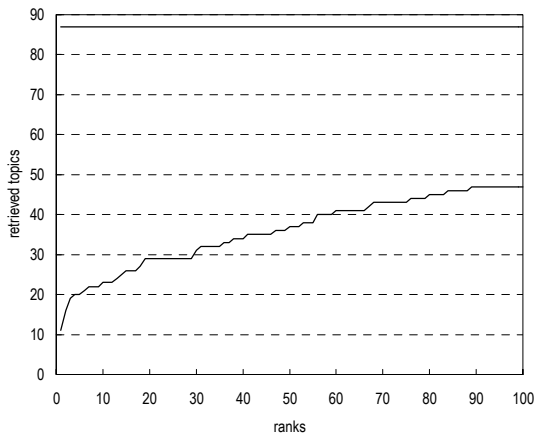

Cumulative number of topics for which one or more relevant documents were retrieved