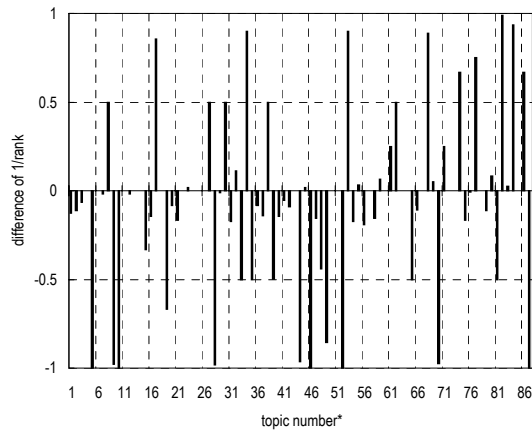

Difference from the top 20th run in reciprocal rank of top ranked relevant document per topic