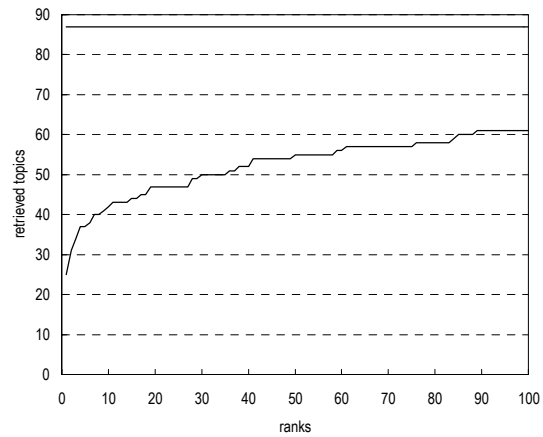

TKB-01

(1) Evaluation result using document set with and without delivered page data

Summary statistics	
Run ID	TKB-01
Subtask	Navigational retrieval (B)
Document set	All target docs
Relevance level	Rigid (A)
Query Method	automatic
Topic part	TITLE
Link information	PageRank
Number of topics	87
DCG at 10 docs (G_A, G_B)=(3,0)	0.7842
MRR at 10 docs	0.1742

Summary statistics	
Run ID	TKB-01
Subtask	Navigational retrieval (B)
Document set	All target docs
Relevance level	Relaxed (A or B)
Query Method	automatic
Topic part	TITLE
Link information	PageRank
Number of topics	87
DCG at 10 docs (G_A, G_B)=(3,2)	1.6388
MRR at 10 docs	0.3496

Difference from the top 20th run in reciprocal rank of top ranked relevant document per topic

Difference from the top 20th run in reciprocal rank of top ranked relevant document per topic

Cumulative number of topics for which one or more relevant documents were retrieved

Cumulative number of topics for which one or more relevant documents were retrieved

* Topic numbers: 1, 2, 3, 4, 5, 6, 7, 8, 9, 10, 11, 12, 13, 14, 15, 16, 17, 18, 19, 20, 21, 22, 23, 24, 25, 26, 27, 28, 29, 30, 31, 32, 33, 34, 35, 36, 37, 38, 39, 40, 41, 42, 43, 44, 45, 46, 47, 48, 49, 50, 51, 52, 53, 54, 55, 56, 57, 58, 59, 60, 61, 62, 63, 64, 65, 66, 67, 68, 69, 70, 71, 72, 73, 74, 75, 76, 77, 78, 79, 80, 81, 82, 83, 84, 85, 86, 87
 Topic IDs: 1, 2, 4, 7, 11, 12, 14, 15, 16, 18, 27, 29, 39, 41, 49, 51, 53, 57, 62, 63, 72, 76, 77, 79, 81, 85, 88, 89, 90, 91, 92, 93, 94, 101, 102, 104, 105, 106, 111, 115, 116, 117, 124, 125, 126, 127, 128, 130, 131, 139, 140, 141, 146, 147, 148, 149, 150, 154, 157, 158, 169, 175, 177, 178, 183, 191, 198, 204, 207, 209, 215, 221, 222, 230, 234, 237, 239, 241, 265, 269, 274, 278, 279, 283, 284, 285, 294