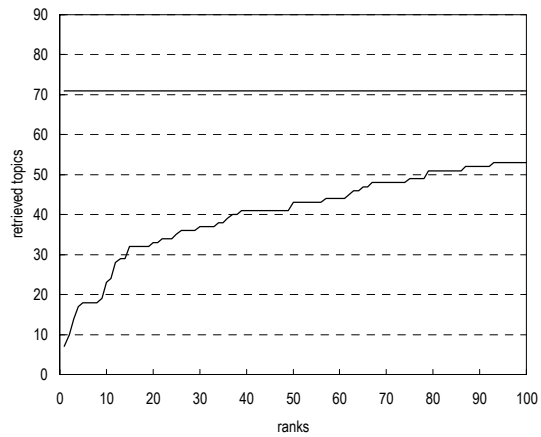

TKB-02

(2) Evaluation result using document set with delivered page data

Summary statistics	
Run ID	TKB-02
Subtask	Navigational retrieval (B)
Document set	Target docs with page data
Relevance level	Rigid (A)
Query Method	automatic
Topic part	TITLE
Link information	no
Number of topics	72
DCG at 10 docs (G_A, G_B)=(3,0)	0.3435
MRR at 10 docs	0.0631

Summary statistics	
Run ID	TKB-02
Subtask	Navigational retrieval (B)
Document set	Target docs with page data
Relevance level	Relaxed (A or B)
Query Method	automatic
Topic part	TITLE
Link information	no
Number of topics	72
DCG at 10 docs (G_A, G_B)=(3,2)	0.8037
MRR at 10 docs	0.1569

Difference from the top 20th run in reciprocal rank of top ranked relevant document per topic

Difference from the top 20th run in reciprocal rank of top ranked relevant document per topic

Cumulative number of topics for which one or more relevant documents were retrieved