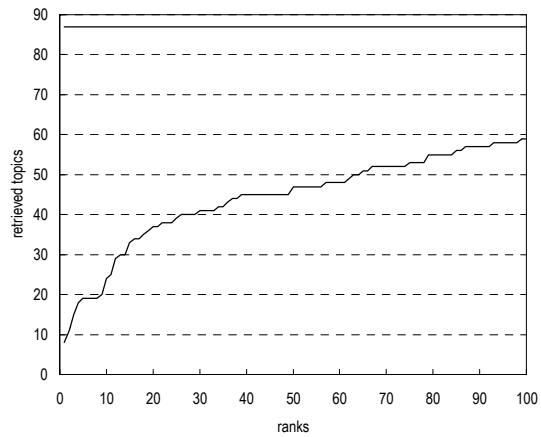

TKB-02

(1) Evaluation result using document set with and without delivered page data

Summary statistics	
Run ID	TKB-02
Subtask	Navigational retrieval (B)
Document set	All target docs
Relevance level	Rigid (A)
Query Method	automatic
Topic part	TITLE
Link information	no
Number of topics	87
DCG at 10 docs (G_A, G_B)=(3,0)	0.2843
MRR at 10 docs	0.0522

Summary statistics	
Run ID	TKB-02
Subtask	Navigational retrieval (B)
Document set	All target docs
Relevance level	Relaxed (A or B)
Query Method	automatic
Topic part	TITLE
Link information	no
Number of topics	87
DCG at 10 docs (G_A, G_B)=(3,2)	0.7641
MRR at 10 docs	0.1413

Difference from the top 20th run in reciprocal rank of top ranked relevant document per topic

Difference from the top 20th run in reciprocal rank of top ranked relevant document per topic

Cumulative number of topics for which one or more relevant documents were retrieved

Cumulative number of topics for which one or more relevant documents were retrieved

* Topic numbers: 1, 2, 3, 4, 5, 6, 7, 8, 9, 10, 11, 12, 13, 14, 15, 16, 17, 18, 19, 20, 21, 22, 23, 24, 25, 26, 27, 28, 29, 30, 31, 32, 33, 34, 35, 36, 37, 38, 39, 40, 41, 42, 43, 44, 45, 46, 47, 48, 49, 50, 51, 52, 53, 54, 55, 56, 57, 58, 59, 60, 61, 62, 63, 64, 65, 66, 67, 68, 69, 70, 71, 72, 73, 74, 75, 76, 77, 78, 79, 80, 81, 82, 83, 84, 85, 86, 87
 Topic IDs: 1, 2, 4, 7, 11, 12, 14, 15, 16, 18, 27, 29, 39, 41, 49, 51, 53, 57, 62, 63, 72, 76, 77, 79, 81, 85, 88, 89, 90, 91, 92, 93, 94, 101, 102, 104, 105, 106, 111, 115, 116, 117, 124, 125, 126, 127, 128, 130, 131, 139, 140, 141, 146, 147, 148, 149, 150, 154, 157, 158, 169, 175, 177, 178, 183, 191, 198, 204, 207, 209, 215, 221, 222, 230, 234, 237, 239, 241, 265, 269, 274, 278, 279, 283, 284, 285, 294