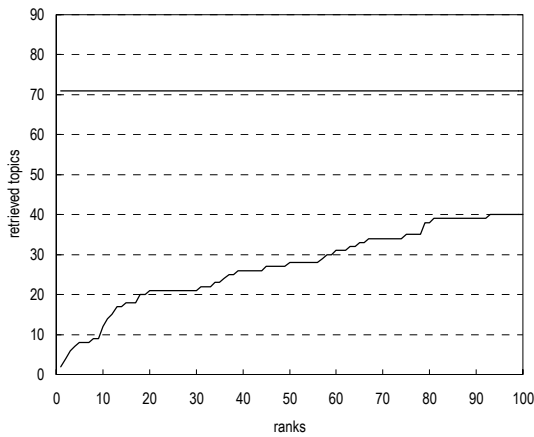

Cumulative number of topics for which one or more relevant documents were retrieved