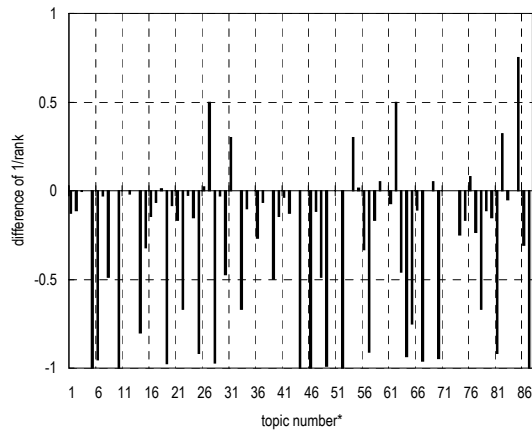

Difference from the top 20th run in reciprocal rank of top ranked relevant document per topic