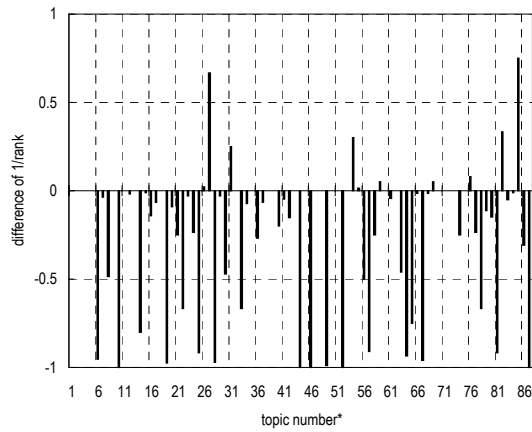

Difference from the top 20th run in reciprocal rank of top ranked relevant document per topic