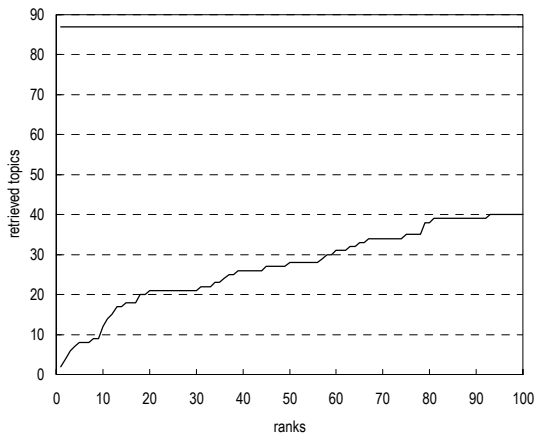

Cumulative number of topics for which one or more relevant documents were retrieved