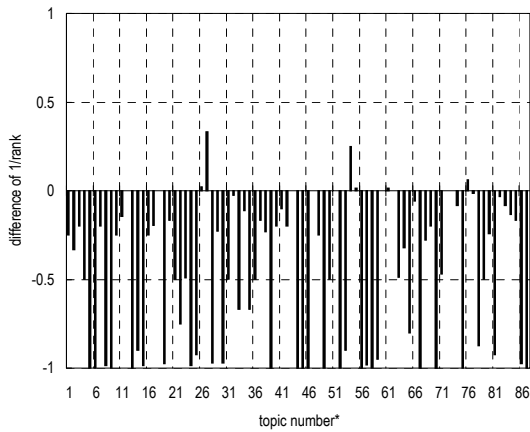

TKB-02

(1) Evaluation result using document set with and without delivered page data

Summary statistics	
Run ID	TKB-02
Subtask	Navigational retrieval (B)
Document set	All target docs
Relevance level	Rigid (A)
Query Method	automatic
Topic part	TITLE
Link information	no
Number of topics	87
DCG at 10 docs (G_A, G_B)=(3,0)	0.2843
MRR at 10 docs	0.0522

Summary statistics	
Run ID	TKB-02
Subtask	Navigational retrieval (B)
Document set	All target docs
Relevance level	Relaxed (A or B)
Query Method	automatic
Topic part	TITLE
Link information	no
Number of topics	87
DCG at 10 docs (G_A, G_B)=(3,2)	0.7641
MRR at 10 docs	0.1413

Cumulative number of topics for which one or more relevant documents were retrieved

* Topic numbers: 1, 2, 3, 4, 5, 6, 7, 8, 9, 10, 11, 12, 13, 14, 15, 16, 17, 18, 19, 20, 21, 22, 23, 24, 25, 26, 27, 28, 29, 30, 31, 32, 33, 34, 35, 36, 37, 38, 39, 40, 41, 42, 43, 44, 45, 46, 47, 48, 49, 50, 51, 52, 53, 54, 55, 56, 57, 58, 59, 60, 61, 62, 63, 64, 65, 66, 67, 68, 69, 70, 71, 72, 73, 74, 75, 76, 77, 78, 79, 80, 81, 82, 83, 84, 85, 86, 87
 Topic IDs: 1, 2, 4, 7, 11, 12, 14, 15, 16, 18, 27, 29, 39, 41, 49, 51, 53, 57, 62, 63, 72, 76, 77, 79, 81, 85, 88, 89, 90, 91, 92, 93, 94, 101, 102, 104, 105, 106, 111, 115, 116, 117, 124, 125, 126, 127, 128, 130, 131, 139, 140, 141, 146, 147, 148, 149, 150, 154, 157, 158, 169, 175, 177, 178, 183, 191, 198, 204, 207, 209, 215, 221, 222, 230, 234, 237, 239, 241, 265, 269, 274, 278, 279, 283, 284, 285, 294

TKB-02

(2) Evaluation result using document set with delivered page data

Summary statistics	
Run ID	TKB-02
Subtask	Navigational retrieval (B)
Document set	Target docs with page data
Relevance level	Rigid (A)
Query Method	automatic
Topic part	TITLE
Link information	no
Number of topics	72
DCG at 10 docs (G_A, G_B)=(3,0)	0.3435
MRR at 10 docs	0.0631