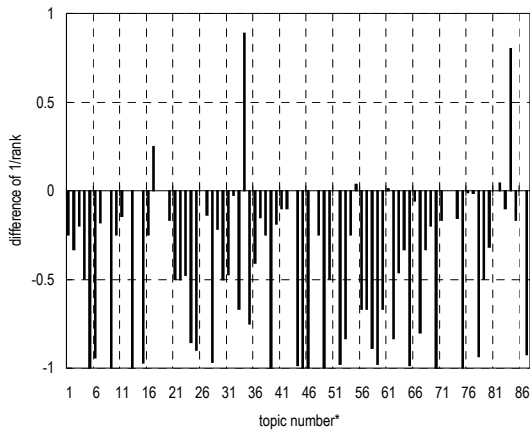

TKB-03

(1) Evaluation result using document set with and without delivered page data

Summary statistics	
Run ID	TKB-03
Subtask	Navigational retrieval (B)
Document set	All target docs
Relevance level	Rigid (A)
Query Method	automatic
Topic part	TITLE
Link information	PageRank
Number of topics	87
DCG at 10 docs (G_A, G_B)=(3,0)	0.7434
MRR at 10 docs	0.133

Summary statistics	
Run ID	TKB-03
Subtask	Navigational retrieval (B)
Document set	All target docs
Relevance level	Relaxed (A or B)
Query Method	automatic
Topic part	TITLE
Link information	PageRank
Number of topics	87
DCG at 10 docs (G_A, G_B)=(3,2)	1.6416
MRR at 10 docs	0.3124

Cumulative number of topics for which one or more relevant documents were retrieved

* Topic numbers: 1, 2, 3, 4, 5, 6, 7, 8, 9, 10, 11, 12, 13, 14, 15, 16, 17, 18, 19, 20, 21, 22, 23, 24, 25, 26, 27, 28, 29, 30, 31, 32, 33, 34, 35, 36, 37, 38, 39, 40, 41, 42, 43, 44, 45, 46, 47, 48, 49, 50, 51, 52, 53, 54, 55, 56, 57, 58, 59, 60, 61, 62, 63, 64, 65, 66, 67, 68, 69, 70, 71, 72, 73, 74, 75, 76, 77, 78, 79, 80, 81, 82, 83, 84, 85, 86, 87
 Topic IDs: 1, 2, 4, 7, 11, 12, 14, 15, 16, 18, 27, 29, 39, 41, 49, 51, 53, 57, 62, 63, 72, 76, 77, 79, 81, 85, 88, 89, 90, 91, 92, 93, 94, 101, 102, 104, 105, 106, 111, 115, 116, 117, 124, 125, 126, 127, 128, 130, 131, 139, 140, 141, 146, 147, 148, 149, 150, 154, 157, 158, 169, 175, 177, 178, 183, 191, 198, 204, 207, 209, 215, 221, 222, 230, 234, 237, 239, 241, 265, 269, 274, 278, 279, 283, 284, 285, 294

TKB-03

(2) Evaluation result using document set with delivered page data

Summary statistics	
Run ID	TKB-03
Subtask	Navigational retrieval (B)
Document set	Target docs with page data
Relevance level	Rigid (A)
Query Method	automatic
Topic part	TITLE
Link information	PageRank
Number of topics	72
DCG at 10 docs (G_A, G_B)=(3,0)	0.8982
MRR at 10 docs	0.1607