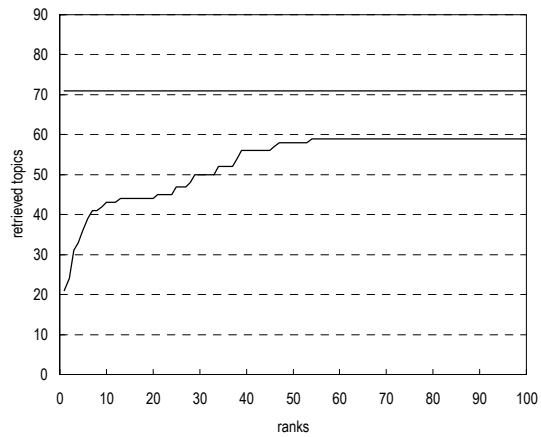

Summary statistics	
Run ID	TKB-03
Subtask	Navigational retrieval (B)
Document set	Target docs with page data
Relevance level	Relaxed (A or B)
Query Method	automatic
Topic part	TITLE
Link information	PageRank
Number of topics	72
DCG at 10 docs (G_A, G_B)=(3,2)	1.9433
MRR at 10 docs	0.374

Difference from the top 20th run in reciprocal rank of top ranked relevant document per topic

Difference from the top 20th run in reciprocal rank of top ranked relevant document per topic

Cumulative number of topics for which one or more relevant documents were retrieved