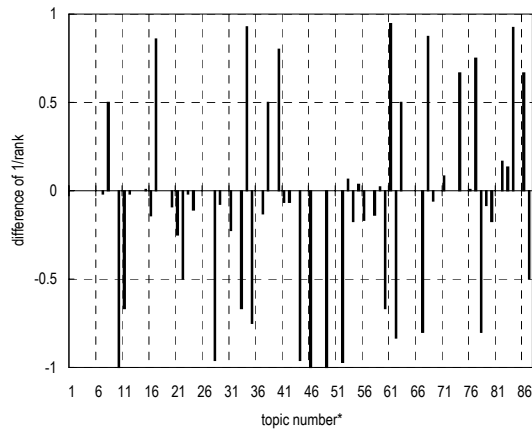

Difference from the top 20th run in reciprocal rank of top ranked relevant document per topic