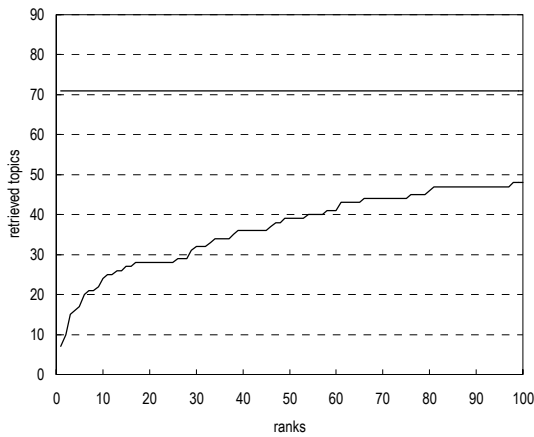

Cumulative number of topics for which one or more relevant documents were retrieved