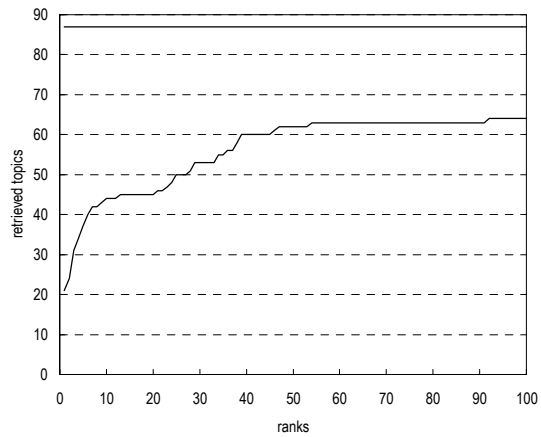

TKB-03

(1) Evaluation result using document set with and without delivered page data

Summary statistics	
Run ID	TKB-03
Subtask	Navigational retrieval (B)
Document set	All target docs
Relevance level	Rigid (A)
Query Method	automatic
Topic part	TITLE
Link information	PageRank
Number of topics	87
DCG at 10 docs (G_A, G_B)=(3,0)	0.7434
MRR at 10 docs	0.133

Summary statistics	
Run ID	TKB-03
Subtask	Navigational retrieval (B)
Document set	All target docs
Relevance level	Relaxed (A or B)
Query Method	automatic
Topic part	TITLE
Link information	PageRank
Number of topics	87
DCG at 10 docs (G_A, G_B)=(3,2)	1.6416
MRR at 10 docs	0.3124

Difference from the top 20th run in reciprocal rank of top ranked relevant document per topic

Difference from the top 20th run in reciprocal rank of top ranked relevant document per topic

Cumulative number of topics for which one or more relevant documents were retrieved

Cumulative number of topics for which one or more relevant documents were retrieved

* Topic numbers: 1, 2, 3, 4, 5, 6, 7, 8, 9, 10, 11, 12, 13, 14, 15, 16, 17, 18, 19, 20, 21, 22, 23, 24, 25, 26, 27, 28, 29, 30, 31, 32, 33, 34, 35, 36, 37, 38, 39, 40, 41, 42, 43, 44, 45, 46, 47, 48, 49, 50, 51, 52, 53, 54, 55, 56, 57, 58, 59, 60, 61, 62, 63, 64, 65, 66, 67, 68, 69, 70, 71, 72, 73, 74, 75, 76, 77, 78, 79, 80, 81, 82, 83, 84, 85, 86, 87
 Topic IDs: 1, 2, 4, 7, 11, 12, 14, 15, 16, 18, 27, 29, 39, 41, 49, 51, 53, 57, 62, 63, 72, 76, 77, 79, 81, 85, 88, 89, 90, 91, 92, 93, 94, 101, 102, 104, 105, 106, 111, 115, 116, 117, 124, 125, 126, 127, 128, 130, 131, 139, 140, 141, 146, 147, 148, 149, 150, 154, 157, 158, 169, 175, 177, 178, 183, 191, 198, 204, 207, 209, 215, 221, 222, 230, 234, 237, 239, 241, 265, 269, 274, 278, 279, 283, 284, 285, 294