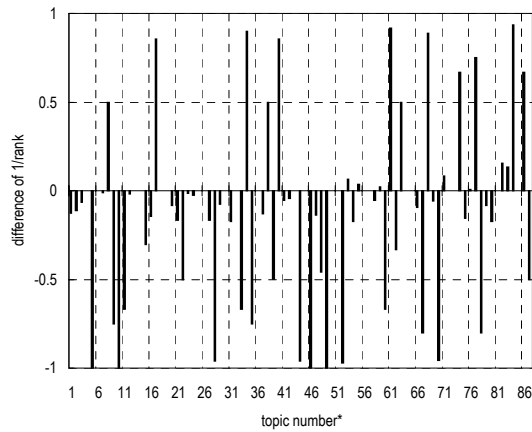

Difference from the top 20th run in reciprocal rank of top ranked relevant document per topic