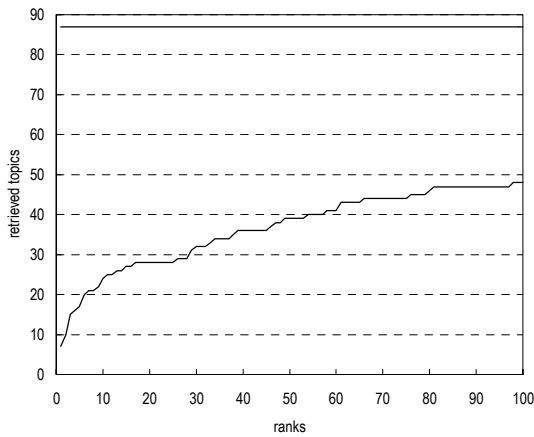

Cumulative number of topics for which one or more relevant documents were retrieved