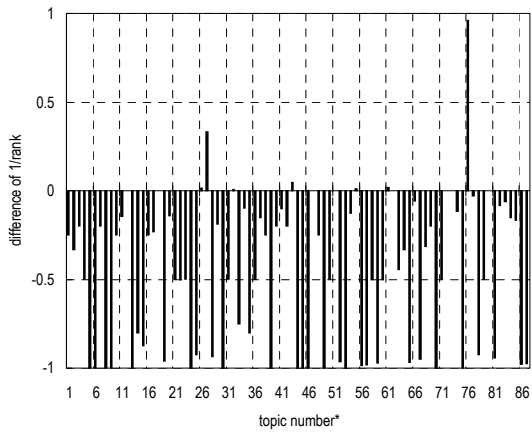

TKB-04

(1) Evaluation result using document set with and without delivered page data

Summary statistics	
Run ID	TKB-04
Subtask	Navigational retrieval (B)
Document set	All target docs
Relevance level	Rigid (A)
Query Method	automatic
Topic part	TITLE
Link information	no
Number of topics	87
DCG at 10 docs (G_A, G_B)=(3,0)	0.3249
MRR at 10 docs	0.0602

Summary statistics	
Run ID	TKB-04
Subtask	Navigational retrieval (B)
Document set	All target docs
Relevance level	Relaxed (A or B)
Query Method	automatic
Topic part	TITLE
Link information	no
Number of topics	87
DCG at 10 docs (G_A, G_B)=(3,2)	0.755
MRR at 10 docs	0.1476

Cumulative number of topics for which one or more relevant documents were retrieved

* Topic numbers: 1, 2, 3, 4, 5, 6, 7, 8, 9, 10, 11, 12, 13, 14, 15, 16, 17, 18, 19, 20, 21, 22, 23, 24, 25, 26, 27, 28, 29, 30, 31, 32, 33, 34, 35, 36, 37, 38, 39, 40, 41, 42, 43, 44, 45, 46, 47, 48, 49, 50, 51, 52, 53, 54, 55, 56, 57, 58, 59, 60, 61, 62, 63, 64, 65, 66, 67, 68, 69, 70, 71, 72, 73, 74, 75, 76, 77, 78, 79, 80, 81, 82, 83, 84, 85, 86, 87
 Topic IDs: 1, 2, 4, 7, 11, 12, 14, 15, 16, 18, 27, 29, 39, 41, 49, 51, 53, 57, 62, 63, 72, 76, 77, 79, 81, 85, 88, 89, 90, 91, 92, 93, 94, 101, 102, 104, 105, 106, 111, 115, 116, 117, 124, 125, 126, 127, 128, 130, 131, 139, 140, 141, 146, 147, 148, 149, 150, 154, 157, 158, 169, 175, 177, 178, 183, 191, 198, 204, 207, 209, 215, 221, 222, 230, 234, 237, 239, 241, 265, 269, 274, 278, 279, 283, 284, 285, 294

TKB-04

(2) Evaluation result using document set with delivered page data

Summary statistics	
Run ID	TKB-04
Subtask	Navigational retrieval (B)
Document set	Target docs with page data
Relevance level	Rigid (A)
Query Method	automatic
Topic part	TITLE
Link information	no
Number of topics	72
DCG at 10 docs (G_A, G_B)=(3,0)	0.3926
MRR at 10 docs	0.0727