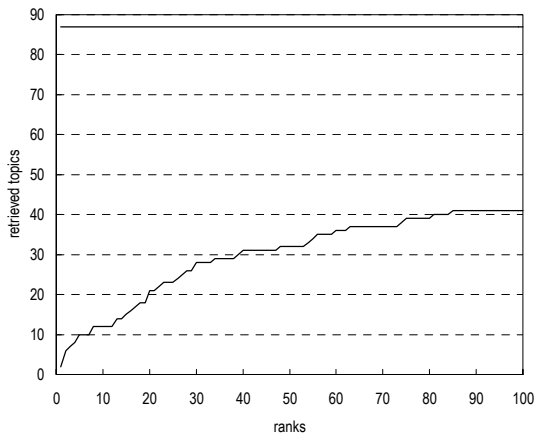

Cumulative number of topics for which one or more relevant documents were retrieved