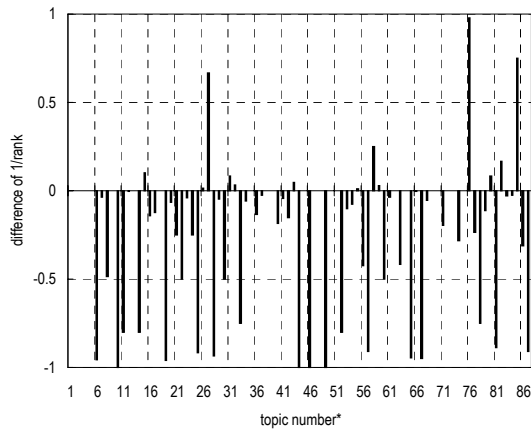

Difference from the top 20th run in reciprocal rank of top ranked relevant document per topic