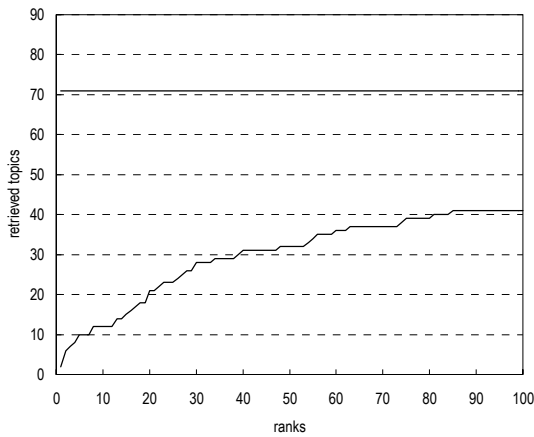

Cumulative number of topics for which one or more relevant documents were retrieved