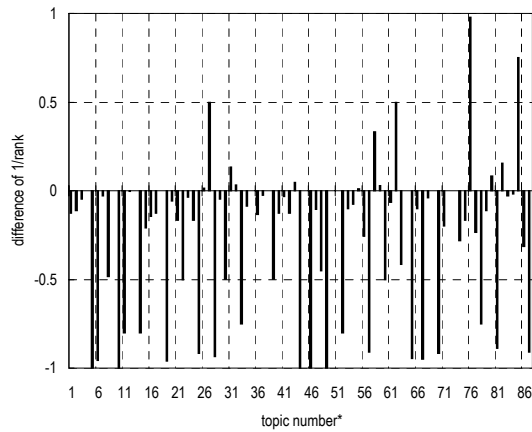

Difference from the top 20th run in reciprocal rank of top ranked relevant document per topic