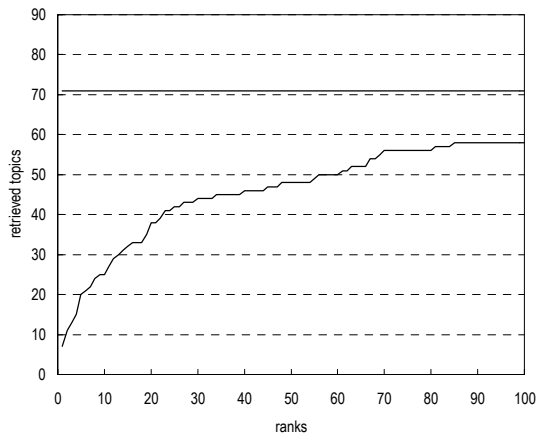

Summary statistics	
Run ID	TKB-04
Subtask	Navigational retrieval (B)
Document set	Target docs with page data
Relevance level	Relaxed (A or B)
Query Method	automatic
Topic part	TITLE
Link information	no
Number of topics	72
DCG at 10 docs (G_A, G_B)=(3,2)	0.8154
MRR at 10 docs	0.1644

Difference from the top 20th run in reciprocal rank of top ranked relevant document per topic

Difference from the top 20th run in reciprocal rank of top ranked relevant document per topic

Cumulative number of topics for which one or more relevant documents were retrieved