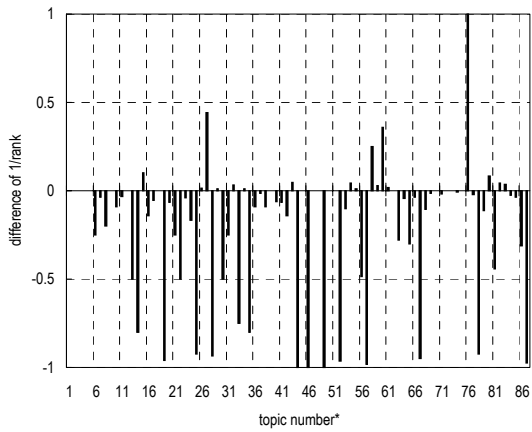

TKB-04

(2) Evaluation result using document set with delivered page data

Summary statistics	
Run ID	TKB-04
Subtask	Navigational retrieval (B)
Document set	Target docs with page data
Relevance level	Rigid (A)
Query Method	automatic
Topic part	TITLE
Link information	no
Number of topics	72
DCG at 10 docs (G_A, G_B)=(3,0)	0.3926
MRR at 10 docs	0.0727

Summary statistics	
Run ID	TKB-04
Subtask	Navigational retrieval (B)
Document set	Target docs with page data
Relevance level	Relaxed (A or B)
Query Method	automatic
Topic part	TITLE
Link information	no
Number of topics	72
DCG at 10 docs (G_A, G_B)=(3,2)	0.8154
MRR at 10 docs	0.1644

Difference from the top 20th run in reciprocal rank of top ranked relevant document per topic