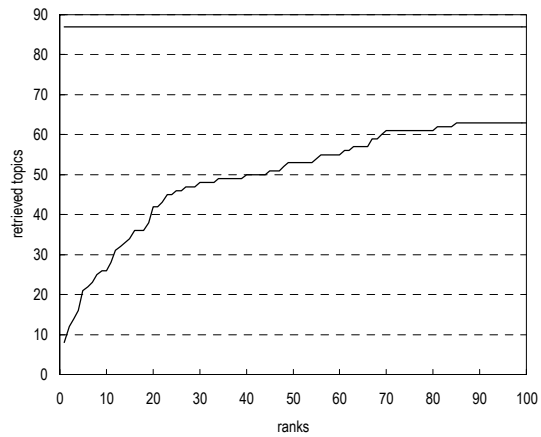

TKB-04

(1) Evaluation result using document set with and without delivered page data

Summary statistics	
Run ID	TKB-04
Subtask	Navigational retrieval (B)
Document set	All target docs
Relevance level	Rigid (A)
Query Method	automatic
Topic part	TITLE
Link information	no
Number of topics	87
DCG at 10 docs (G_A, G_B)=(3,0)	0.3249
MRR at 10 docs	0.0602

Summary statistics	
Run ID	TKB-04
Subtask	Navigational retrieval (B)
Document set	All target docs
Relevance level	Relaxed (A or B)
Query Method	automatic
Topic part	TITLE
Link information	no
Number of topics	87
DCG at 10 docs (G_A, G_B)=(3,2)	0.755
MRR at 10 docs	0.1476

Difference from the top 20th run in reciprocal rank of top ranked relevant document per topic

Difference from the top 20th run in reciprocal rank of top ranked relevant document per topic

Cumulative number of topics for which one or more relevant documents were retrieved

Cumulative number of topics for which one or more relevant documents were retrieved

* Topic numbers: 1, 2, 3, 4, 5, 6, 7, 8, 9, 10, 11, 12, 13, 14, 15, 16, 17, 18, 19, 20, 21, 22, 23, 24, 25, 26, 27, 28, 29, 30, 31, 32, 33, 34, 35, 36, 37, 38, 39, 40, 41, 42, 43, 44, 45, 46, 47, 48, 49, 50, 51, 52, 53, 54, 55, 56, 57, 58, 59, 60, 61, 62, 63, 64, 65, 66, 67, 68, 69, 70, 71, 72, 73, 74, 75, 76, 77, 78, 79, 80, 81, 82, 83, 84, 85, 86, 87
 Topic IDs: 1, 2, 4, 7, 11, 12, 14, 15, 16, 18, 27, 29, 39, 41, 49, 51, 53, 57, 62, 63, 72, 76, 77, 79, 81, 85, 88, 89, 90, 91, 92, 93, 94, 101, 102, 104, 105, 106, 111, 115, 116, 117, 124, 125, 126, 127, 128, 130, 131, 139, 140, 141, 146, 147, 148, 149, 150, 154, 157, 158, 169, 175, 177, 178, 183, 191, 198, 204, 207, 209, 215, 221, 222, 230, 234, 237, 239, 241, 265, 269, 274, 278, 279, 283, 284, 285, 294