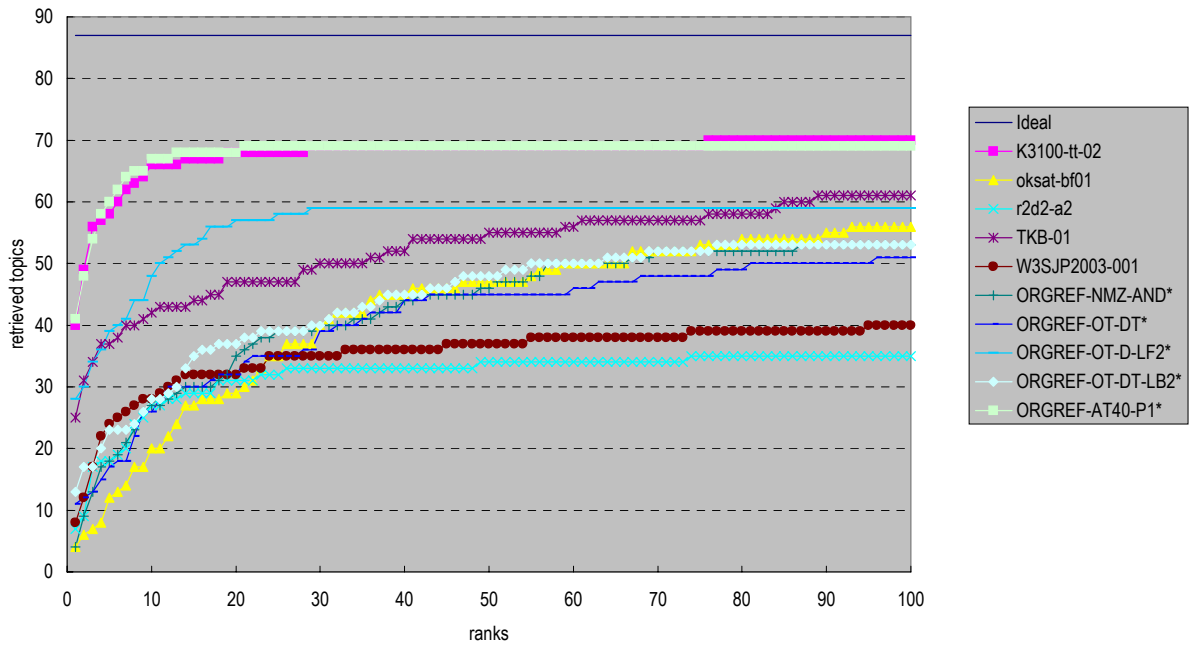

Summary of Evaluation Results

(1) Evaluation using document set with and without delivered page data

Cumulative number of topics whose relevant documents were retrieved (Rigid relevance level)

Cumulative number of topics whose relevant documents were retrieved (Relaxed relevance level)

* Runs with prefix "ORGREF" are organizers' runs for reference

Summary of Evaluation Results

(2) Evaluation using document set only with delivered page data

* Runs with prefix "ORGREF" are organizers' runs for reference