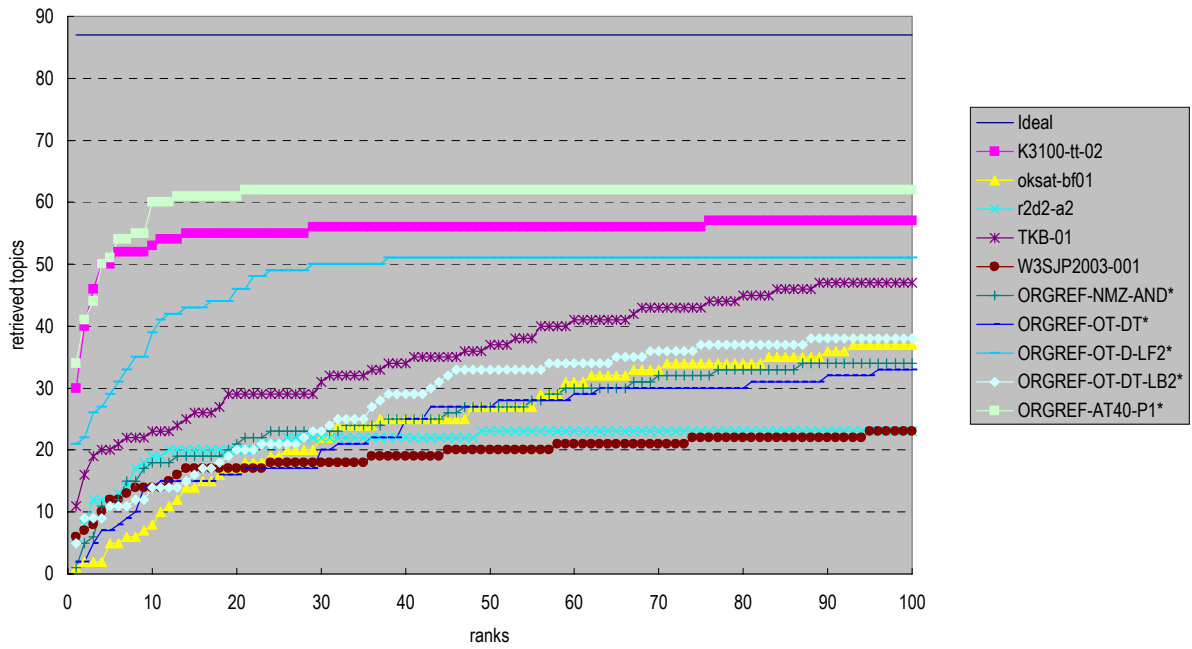

Summary of Evaluation Results

(1) Evaluation using document set with and without delivered page data

Cumulative number of topics whose relevant documents were retrieved (Rigid relevance level)

Cumulative number of topics whose relevant documents were retrieved (Relaxed relevance level)

* Runs with prefix "ORGREF" are organizers' runs for reference

Summary of Evaluation Results

(2) Evaluation using document set only with delivered page data

* Runs with prefix "ORGREF" are organizers' runs for reference