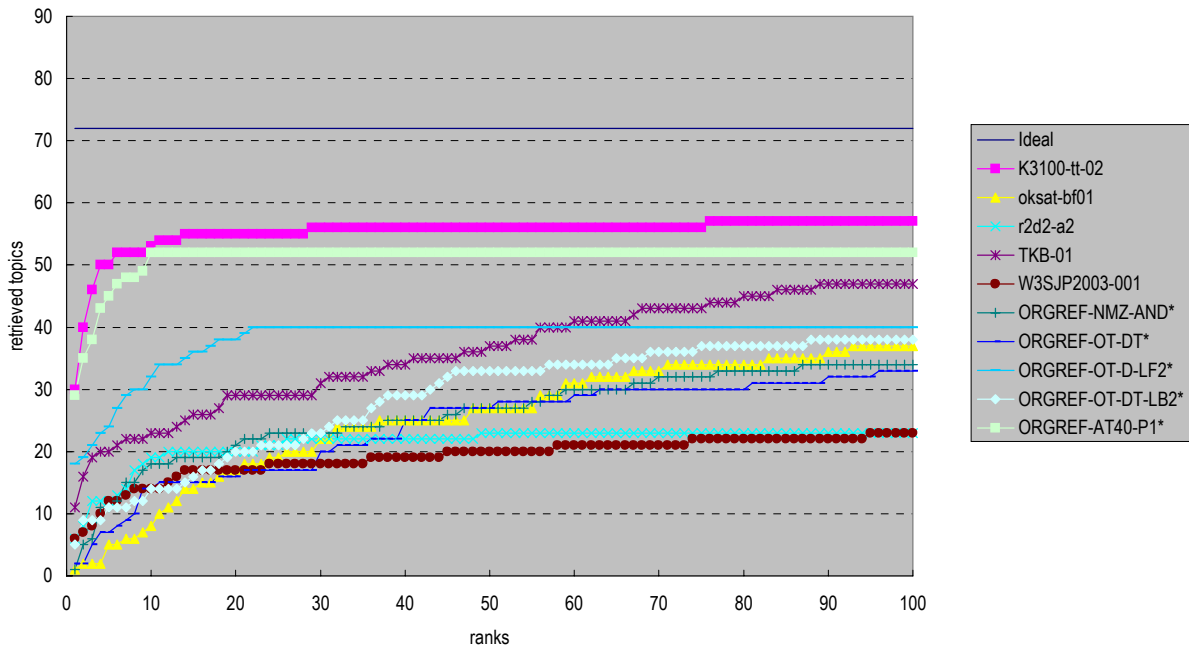

Summary of Evaluation Results

(1) Evaluation using document set with and without delivered page data

Cumulative number of topics whose relevant documents were retrieved (Rigid relevance level)

Cumulative number of topics whose relevant documents were retrieved (Relaxed relevance level)

* Runs with prefix "ORGREF" are organizers' runs for reference

Summary of Evaluation Results

(2) Evaluation using document set only with delivered page data

* Runs with prefix "ORGREF" are organizers' runs for reference