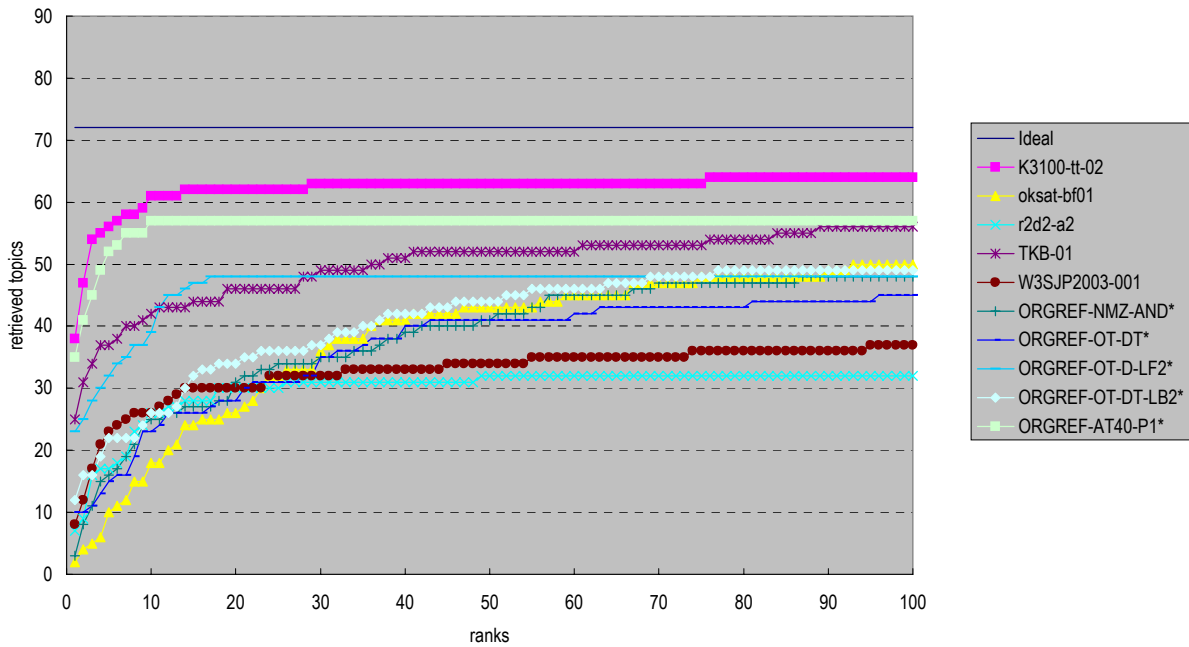

Summary of Evaluation Results

(1) Evaluation using document set with and without delivered page data

Cumulative number of topics whose relevant documents were retrieved (Rigid relevance level)

Cumulative number of topics whose relevant documents were retrieved (Relaxed relevance level)

* Runs with prefix "ORGREF" are organizers' runs for reference

Summary of Evaluation Results

(2) Evaluation using document set only with delivered page data

* Runs with prefix "ORGREF" are organizers' runs for reference