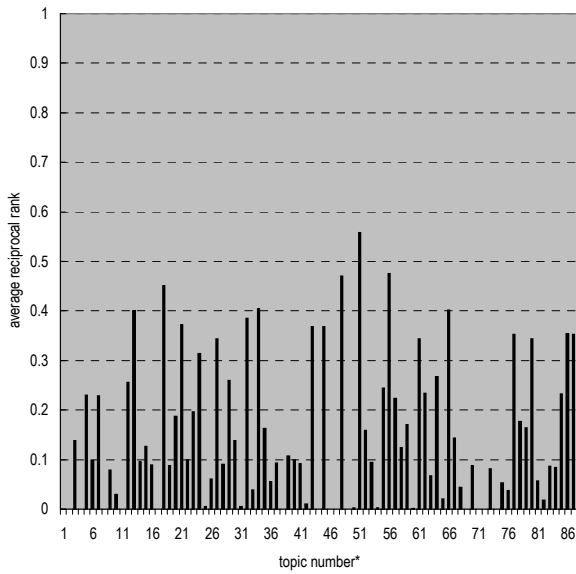

Average reciprocal rank over runs per topic (Rigid relevance level)

Average reciprocal rank over runs per topic (Relaxed relevance level)

* Topic numbers: 1, 2, 3, 4, 5, 6, 7, 8, 9, 10, 11, 12, 13, 14, 15, 16, 17, 18, 19, 20, 21, 22, 23, 24, 25, 26, 27, 28, 29, 30, 31, 32, 33, 34, 35, 36, 37, 38, 39, 40, 41, 42, 43, 44, 45, 46, 47, 48, 49, 50, 51, 52, 53, 54, 55, 56, 57, 58, 59, 60, 61, 62, 63, 64, 65, 66, 67, 68, 69, 70, 71, 72, 73, 74, 75, 76, 77, 78, 79, 80, 81, 82, 83, 84, 85, 86, 87

Topic IDs: 1, 2, 4, 7, 11, 12, 14, 15, 16, 18, 27, 29, 39, 41, 49, 51, 53, 57, 62, 63, 72, 76, 77, 79, 81, 85, 88, 89, 90, 91, 92, 93, 94, 101, 102, 104, 105, 106, 111, 115, 116, 117, 124, 125, 126, 127, 128, 130, 131, 139, 140, 141, 146, 147, 148, 149, 150, 154, 157, 158, 169, 175, 177, 178, 183, 191, 198, 204, 207, 209, 215, 221, 222, 230, 234, 237, 239, 241, 265, 269, 274, 278, 279, 283, 284, 285, 294

Summary of Topics

(2) Summary of topics on document set only with delivered page data

Number of runs that retrieved relevant documents per topic (Rigid relevance level)

Number of runs that retrieved relevant documents per topic (Relaxed relevance level)