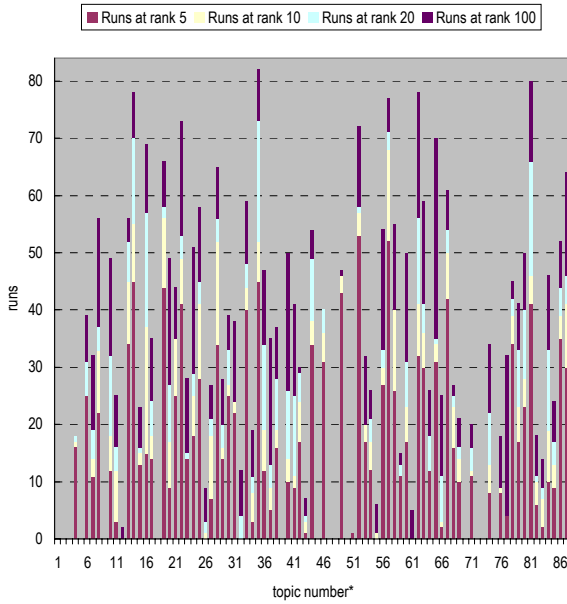

Summary of Topics

(1) Summary of topics on document set with and without delivered page data

Number of runs that retrieved relevant documents per topic (Rigid relevance level)

Number of runs that retrieved relevant documents per topic (Relaxed relevance level)

Average reciprocal rank over runs per topic (Rigid relevance level)

Average reciprocal rank over runs per topic (Relaxed relevance level)

* Topic numbers: 1, 2, 3, 4, 5, 6, 7, 8, 9, 10, 11, 12, 13, 14, 15, 16, 17, 18, 19, 20, 21, 22, 23, 24, 25, 26, 27, 28, 29, 30, 31, 32, 33, 34, 35, 36, 37, 38, 39, 40, 41, 42, 43, 44, 45, 46, 47, 48, 49, 50, 51, 52, 53, 54, 55, 56, 57, 58, 59, 60, 61, 62, 63, 64, 65, 66, 67, 68, 69, 70, 71, 72, 73, 74, 75, 76, 77, 78, 79, 80, 81, 82, 83, 84, 85, 86, 87

Topic IDs: 1, 2, 4, 7, 11, 12, 14, 15, 16, 18, 27, 29, 39, 41, 49, 51, 53, 57, 62, 63, 72, 76, 77, 79, 81, 85, 88, 89, 90, 91, 92, 93, 94, 101, 102, 104, 105, 106, 111, 115, 116, 117, 124, 125, 126, 127, 128, 130, 131, 139, 140, 141, 146, 147, 148, 149, 150, 154, 157, 158, 169, 175, 177, 178, 183, 191, 198, 204, 207, 209, 215, 221, 222, 230, 234, 237, 239, 241, 265, 269, 274, 278, 279, 283, 284, 285, 294

Summary of Topics

(2) Summary of topics on document set only with delivered page data

Number of runs that retrieved relevant documents per topic (Rigid relevance level)

Number of runs that retrieved relevant documents per topic (Relaxed relevance level)