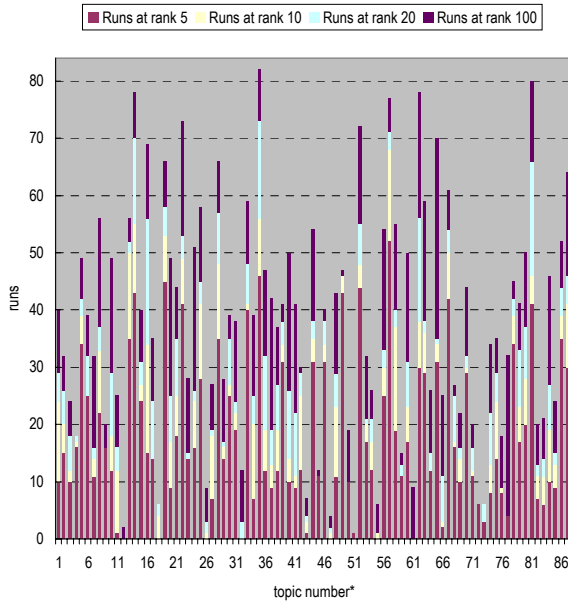

Summary of Topics

(1) Summary of topics on document set with and without delivered page data

Number of runs that retrieved relevant documents per topic (Rigid relevance level)

Number of runs that retrieved relevant documents per topic (Relaxed relevance level)

Average reciprocal rank over runs per topic (Rigid relevance level)

Average reciprocal rank over runs per topic (Relaxed relevance level)

* Topic numbers: 1, 2, 3, 4, 5, 6, 7, 8, 9, 10, 11, 12, 13, 14, 15, 16, 17, 18, 19, 20, 21, 22, 23, 24, 25, 26, 27, 28, 29, 30, 31, 32, 33, 34, 35, 36, 37, 38, 39, 40, 41, 42, 43, 44, 45, 46, 47, 48, 49, 50, 51, 52, 53, 54, 55, 56, 57, 58, 59, 60, 61, 62, 63, 64, 65, 66, 67, 68, 69, 70, 71, 72, 73, 74, 75, 76, 77, 78, 79, 80, 81, 82, 83, 84, 85, 86, 87

Topic IDs: 1, 2, 4, 7, 11, 12, 14, 15, 16, 18, 27, 29, 39, 41, 49, 51, 53, 57, 62, 63, 72, 76, 77, 79, 81, 85, 88, 89, 90, 91, 92, 93, 94, 101, 102, 104, 105, 106, 111, 115, 116, 117, 124, 125, 126, 127, 128, 130, 131, 139, 140, 141, 146, 147, 148, 149, 150, 154, 157, 158, 169, 175, 177, 178, 183, 191, 198, 204, 207, 209, 215, 221, 222, 230, 234, 237, 239, 241, 265, 269, 274, 278, 279, 283, 284, 285, 294