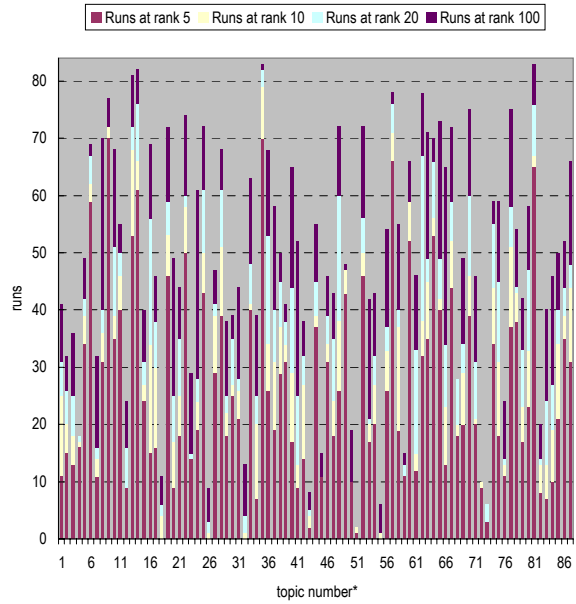

Summary of Topics

(1) Summary of topics on document set with and without delivered page data

Number of runs that retrieved relevant documents per topic (Rigid relevance level)

Number of runs that retrieved relevant documents per topic (Relaxed relevance level)

Average reciprocal rank over runs per topic (Rigid relevance level)

Average reciprocal rank over runs per topic (Relaxed relevance level)

* Topic numbers: 1, 2, 3, 4, 5, 6, 7, 8, 9, 10, 11, 12, 13, 14, 15, 16, 17, 18, 19, 20, 21, 22, 23, 24, 25, 26, 27, 28, 29, 30, 31, 32, 33, 34, 35, 36, 37, 38, 39, 40, 41, 42, 43, 44, 45, 46, 47, 48, 49, 50, 51, 52, 53, 54, 55, 56, 57, 58, 59, 60, 61, 62, 63, 64, 65, 66, 67, 68, 69, 70, 71, 72, 73, 74, 75, 76, 77, 78, 79, 80, 81, 82, 83, 84, 85, 86, 87

Topic IDs: 1, 2, 4, 7, 11, 12, 14, 15, 16, 18, 27, 29, 39, 41, 49, 51, 53, 57, 62, 63, 72, 76, 77, 79, 81, 85, 88, 89, 90, 91, 92, 93, 94, 101, 102, 104, 105, 106, 111, 115, 116, 117, 124, 125, 126, 127, 128, 130, 131, 139, 140, 141, 146, 147, 148, 149, 150, 154, 157, 158, 169, 175, 177, 178, 183, 191, 198, 204, 207, 209, 215, 221, 222, 230, 234, 237, 239, 241, 265, 269, 274, 278, 279, 283, 284, 285, 294

Summary of Topics

(2) Summary of topics on document set only with delivered page data

Number of runs that retrieved relevant documents per topic (Rigid relevance level)

Number of runs that retrieved relevant documents per topic (Relaxed relevance level)