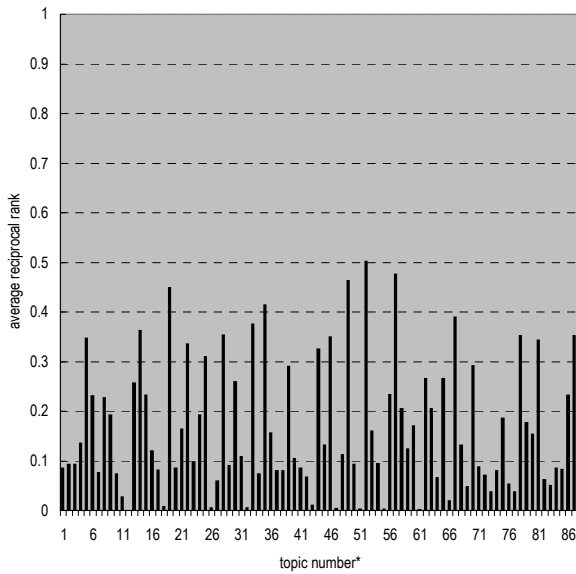

Summary of Topics

(1) Summary of topics on document set with and without delivered page data

Number of runs that retrieved relevant documents per topic (Rigid relevance level)

Number of runs that retrieved relevant documents per topic (Relaxed relevance level)

Average reciprocal rank over runs per topic (Rigid relevance level)

Average reciprocal rank over runs per topic (Relaxed relevance level)

* Topic numbers: 1, 2, 3, 4, 5, 6, 7, 8, 9, 10, 11, 12, 13, 14, 15, 16, 17, 18, 19, 20, 21, 22, 23, 24, 25, 26, 27, 28, 29, 30, 31, 32, 33, 34, 35, 36, 37, 38, 39, 40, 41, 42, 43, 44, 45, 46, 47, 48, 49, 50, 51, 52, 53, 54, 55, 56, 57, 58, 59, 60, 61, 62, 63, 64, 65, 66, 67, 68, 69, 70, 71, 72, 73, 74, 75, 76, 77, 78, 79, 80, 81, 82, 83, 84, 85, 86, 87

Summary of Topics

(2) Summary of topics on document set only with delivered page data

Number of runs that retrieved relevant documents per topic (Rigid relevance level)

Number of runs that retrieved relevant documents per topic (Relaxed relevance level)