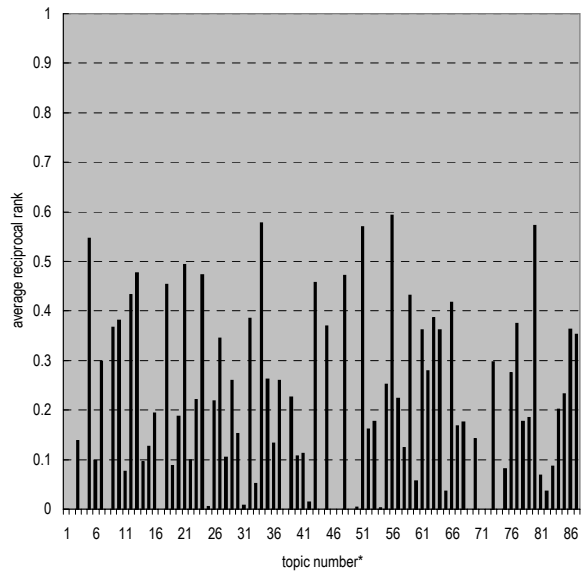

Average reciprocal rank over runs per topic (Rigid relevance level)

Average reciprocal rank over runs per topic (Relaxed relevance level)

* Topic numbers: 1, 2, 3, 4, 5, 6, 7, 8, 9, 10, 11, 12, 13, 14, 15, 16, 17, 18, 19, 20, 21, 22, 23, 24, 25, 26, 27, 28, 29, 30, 31, 32, 33, 34, 35, 36, 37, 38, 39, 40, 41, 42, 43, 44, 45, 46, 47, 48, 49, 50, 51, 52, 53, 54, 55, 56, 57, 58, 59, 60, 61, 62, 63, 64, 65, 66, 67, 68, 69, 70, 71, 72, 73, 74, 75, 76, 77, 78, 79, 80, 81, 82, 83, 84, 85, 86, 87

Topic IDs: 1, 2, 4, 7, 11, 12, 14, 15, 16, 18, 27, 29, 39, 41, 49, 51, 53, 57, 62, 63, 72, 76, 77, 79, 81, 85, 88, 89, 90, 91, 92, 93, 94, 101, 102, 104, 105, 106, 111, 115, 116, 117, 124, 125, 126, 127, 128, 130, 131, 139, 140, 141, 146, 147, 148, 149, 150, 154, 157, 158, 169, 175, 177, 178, 183, 191, 198, 204, 207, 209, 215, 221, 222, 230, 234, 237, 239, 241, 265, 269, 274, 278, 279, 283, 284, 285, 294

Summary of Topics

(2) Summary of topics on document set only with delivered page data

Number of runs that retrieved relevant documents per topic (Rigid relevance level)

Number of runs that retrieved relevant documents per topic (Relaxed relevance level)