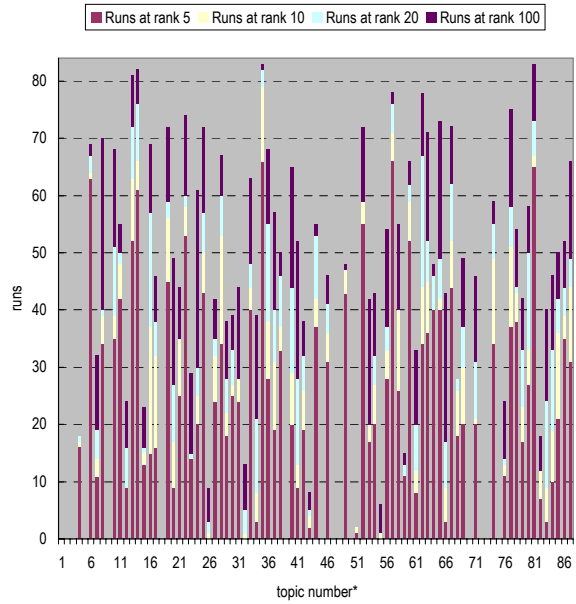

Summary of Topics

(1) Summary of topics on document set with and without delivered page data

Number of runs that retrieved relevant documents per topic (Rigid relevance level)

Number of runs that retrieved relevant documents per topic (Relaxed relevance level)

Average reciprocal rank over runs per topic (Rigid relevance level)

Average reciprocal rank over runs per topic (Relaxed relevance level)

* Topic numbers: 1, 2, 3, 4, 5, 6, 7, 8, 9, 10, 11, 12, 13, 14, 15, 16, 17, 18, 19, 20, 21, 22, 23, 24, 25, 26, 27, 28, 29, 30, 31, 32, 33, 34, 35, 36, 37, 38, 39, 40, 41, 42, 43, 44, 45, 46, 47, 48, 49, 50, 51, 52, 53, 54, 55, 56, 57, 58, 59, 60, 61, 62, 63, 64, 65, 66, 67, 68, 69, 70, 71, 72, 73, 74, 75, 76, 77, 78, 79, 80, 81, 82, 83, 84, 85, 86, 87

Topic IDs: 1, 2, 4, 7, 11, 12, 14, 15, 16, 18, 27, 29, 39, 41, 49, 51, 53, 57, 62, 63, 72, 76, 77, 79, 81, 85, 88, 89, 90, 91, 92, 93, 94, 101, 102, 104, 105, 106, 111, 115, 116, 117, 124, 125, 126, 127, 128, 130, 131, 139, 140, 141, 146, 147, 148, 149, 150, 154, 157, 158, 169, 175, 177, 178, 183, 191, 198, 204, 207, 209, 215, 221, 222, 230, 234, 237, 239, 241, 265, 269, 274, 278, 279, 283, 284, 285, 294

Summary of Topics

(2) Summary of topics on document set only with delivered page data

Number of runs that retrieved relevant documents per topic (Rigid relevance level)

Number of runs that retrieved relevant documents per topic (Relaxed relevance level)