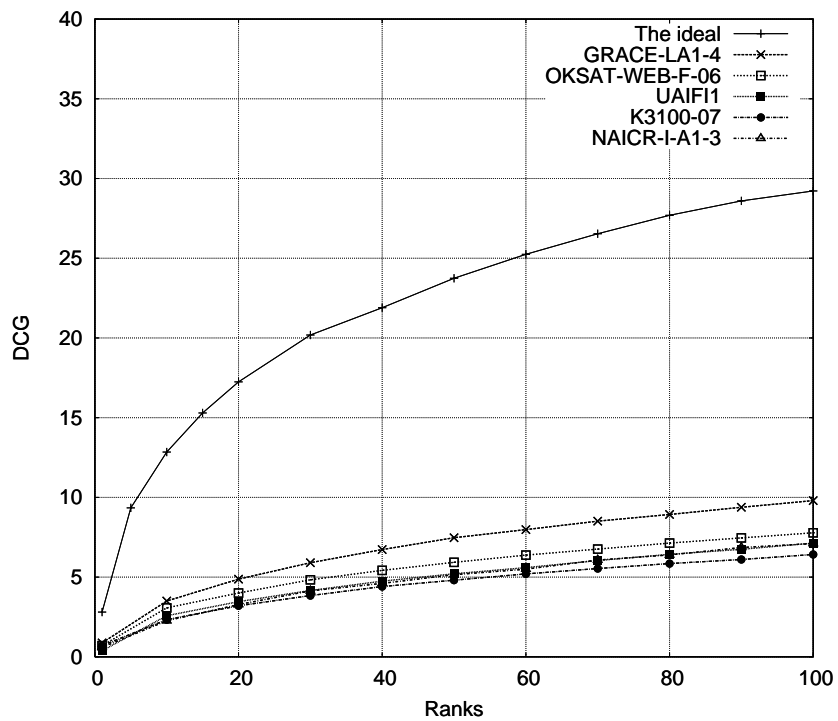

DCG curves for the I-A1 'automatic' and 'DESC-only' runs without considering links (rigid relevance level)

DCG curves for the I-A1 'automatic' and 'DESC-only' runs without considering links (relaxed relevance level)