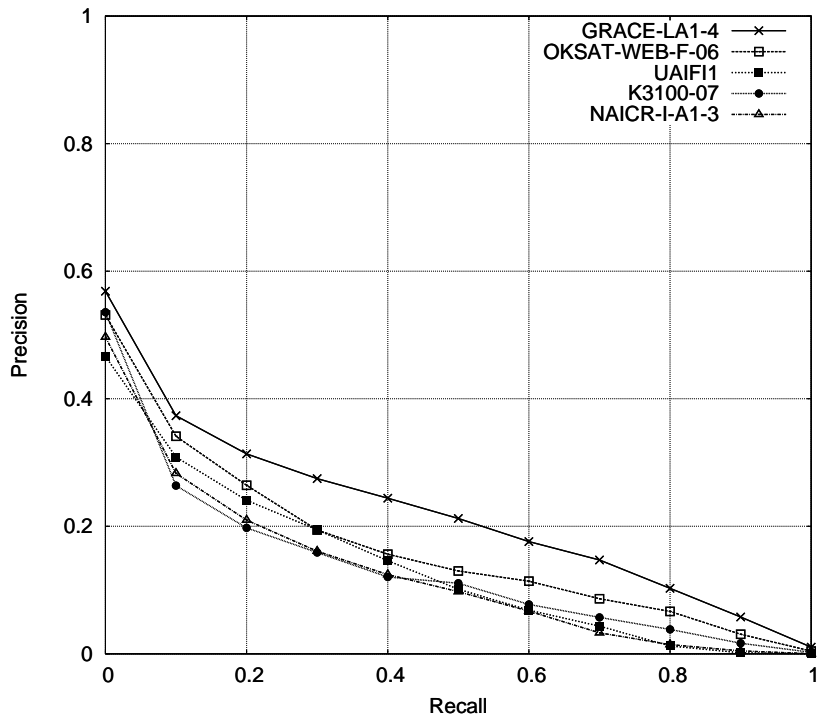

Recall-precision curves for the I-A1 'automatic' and 'DESC-only' runs without considering links (rigid relevance level)

Recall-precision curves for the I-A1 'automatic' and 'DESC-only' runs without considering links (relaxed relevance level)