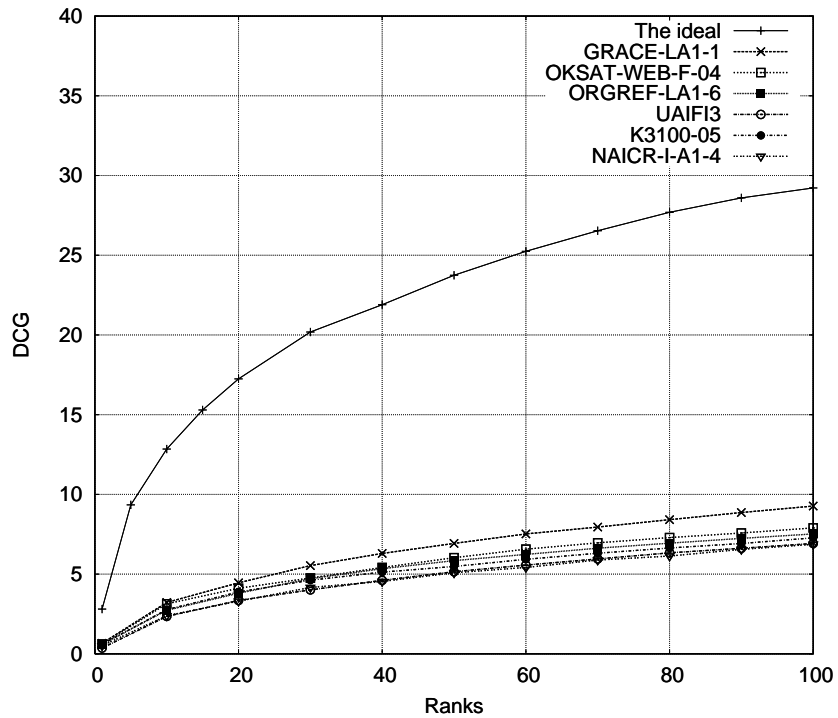

DCG curves for the I-A1 'automatic' and 'TITLE-only' runs without considering links (rigid relevance level)

DCG curves for the I-A1 'automatic' and 'TITLE-only' runs without considering links (relaxed relevance level)