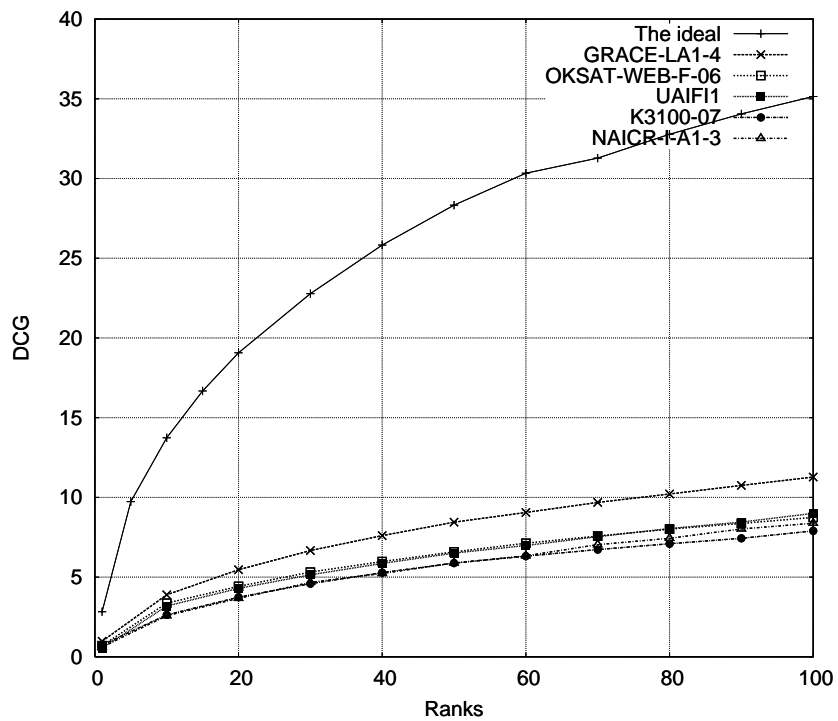

DCG curves for the I-A1 'automatic' and 'DESC-only' runs with considering links (rigid relevance level)

DCG curves for the I-A1 'automatic' and 'DESC-only' runs with considering links (relaxed relevance level)