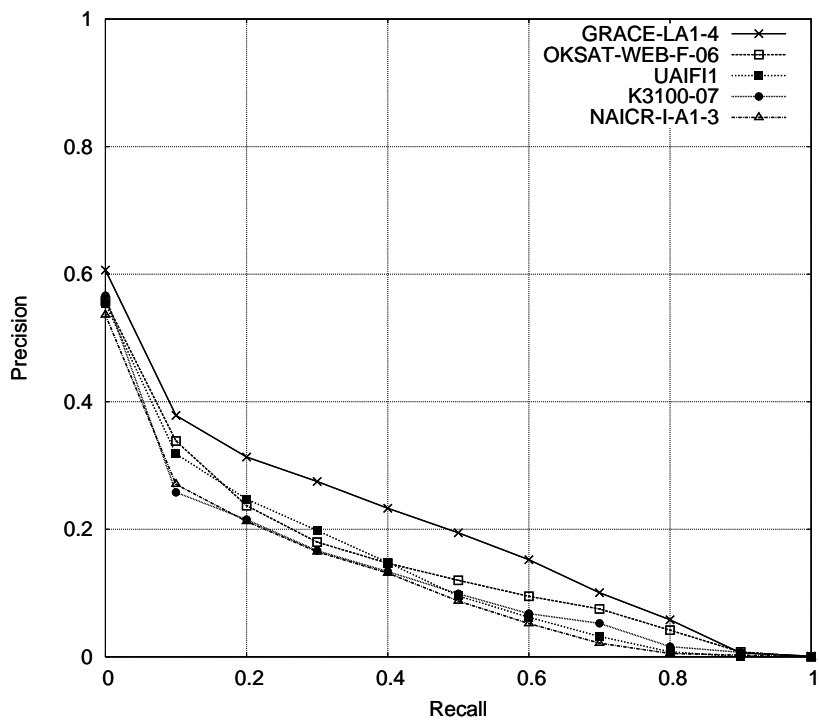

Recall-precision curves for the I-A1 'automatic' and 'DESC-only' runs with considering links (rigid relevance level)

Recall-precision curves for the I-A1 'automatic' and 'DESC-only' runs with considering links (relaxed relevance level)