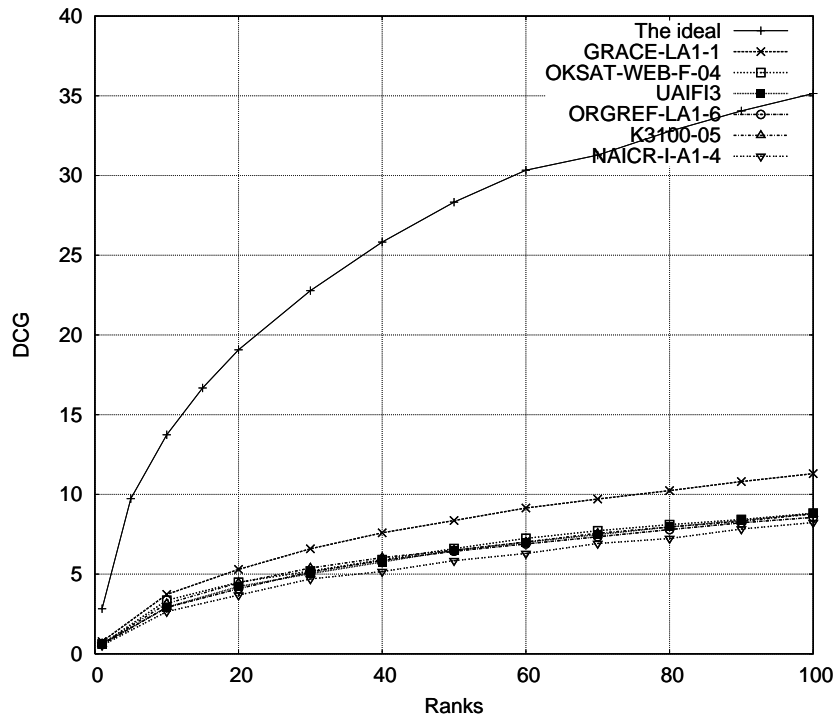

DCG curves for the I-A1 'automatic' and 'TITLE-only' runs with considering links (rigid relevance level)

DCG curves for the I-A1 'automatic' and 'TITLE-only' runs with considering links (relaxed relevance level)