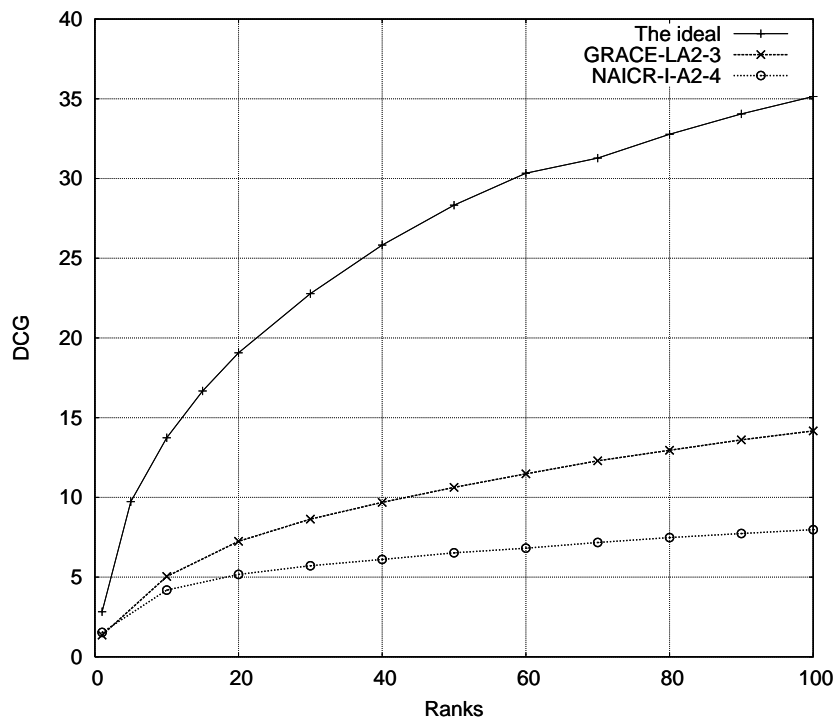

DCG curves for the I-A2 'automatic' and 'TITLE-and-RDOC[1]' runs with considering links (rigid relevance level)

DCG curves for the I-A2 'automatic' and 'TITLE-and-RDOC[1]' runs with considering links (relaxed relevance level)