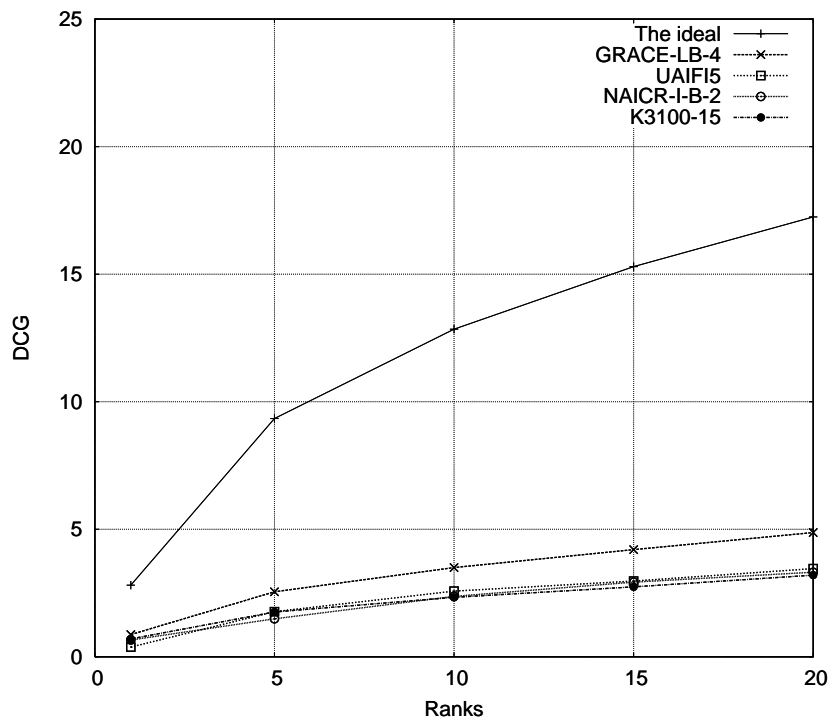

DCG curves for the I-B 'automatic' and 'DESC-only' runs without considering links (rigid relevance level)

DCG curves for the I-B 'automatic' and 'DESC-only' runs without considering links (relaxed relevance level)