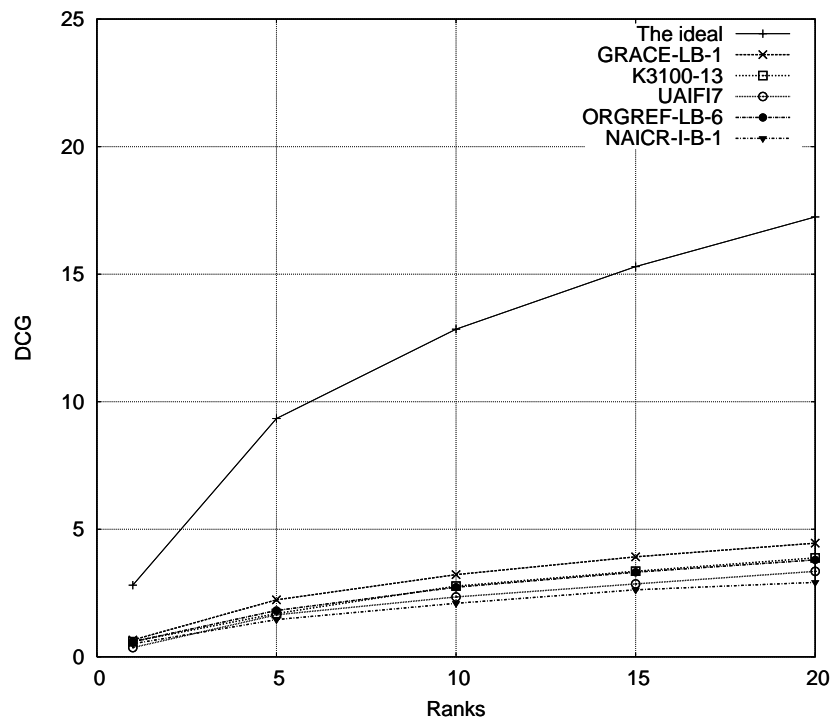

DCG curves for the I-B 'automatic' and 'TITLE-only' runs without considering links (rigid relevance level)

DCG curves for the I-B 'automatic' and 'TITLE-only' runs without considering links (relaxed relevance level)