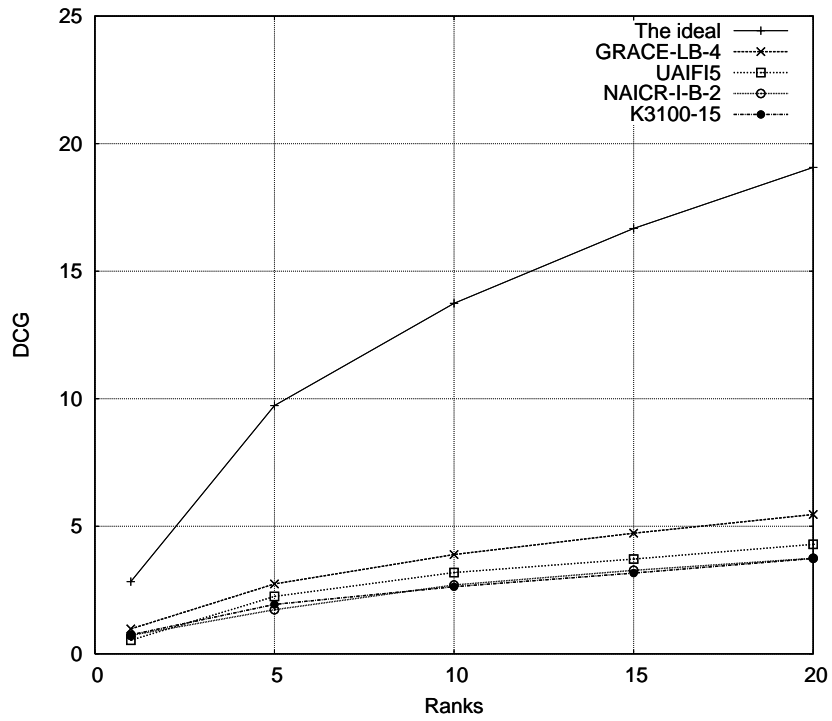

DCG curves for the I-B 'automatic' and 'DESC-only' runs with considering links (rigid relevance level)

DCG curves for the I-B 'automatic' and 'DESC-only' runs with considering links (relaxed relevance level)