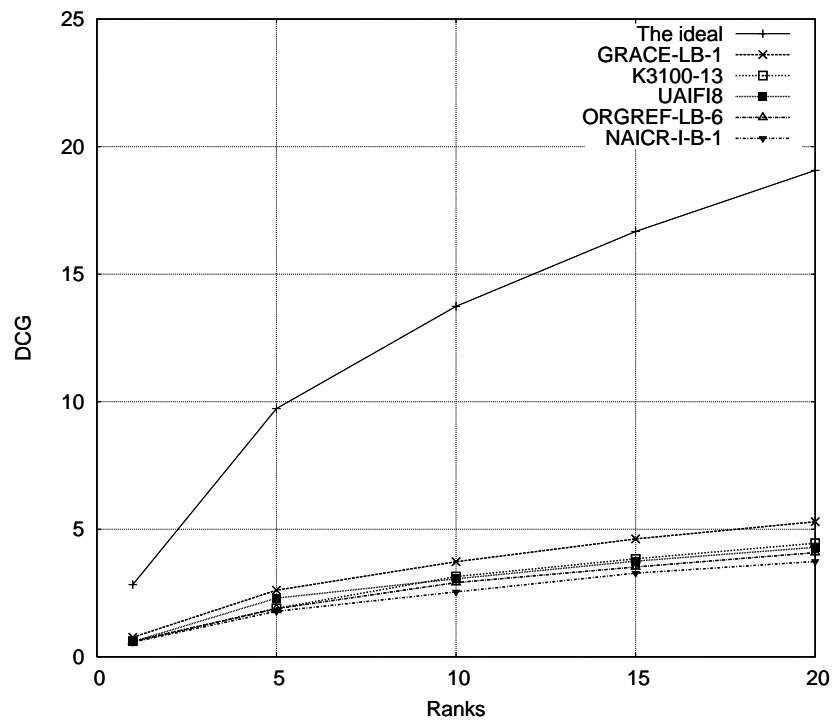

DCG curves for the I-B 'automatic' and 'TITLE-only' runs with considering links (rigid relevance level)

DCG curves for the I-B 'automatic' and 'TITLE-only' runs with considering links (relaxed relevance level)