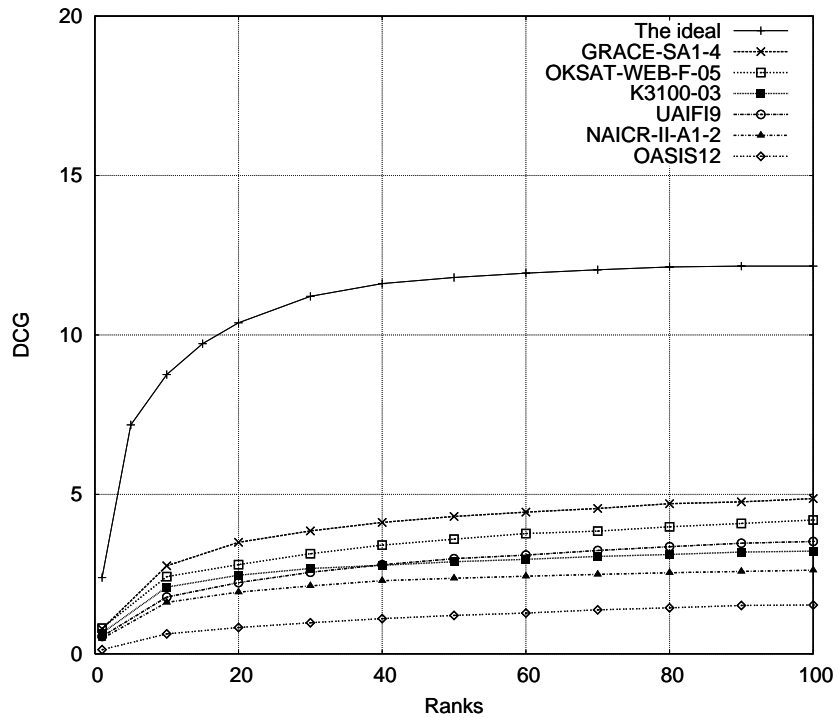

DCG curves for the II-A1 'automatic' and 'DESC-only' runs without considering links (rigid relevance level)

DCG curves for the II-A1 'automatic' and 'DESC-only' runs without considering links (relaxed relevance level)