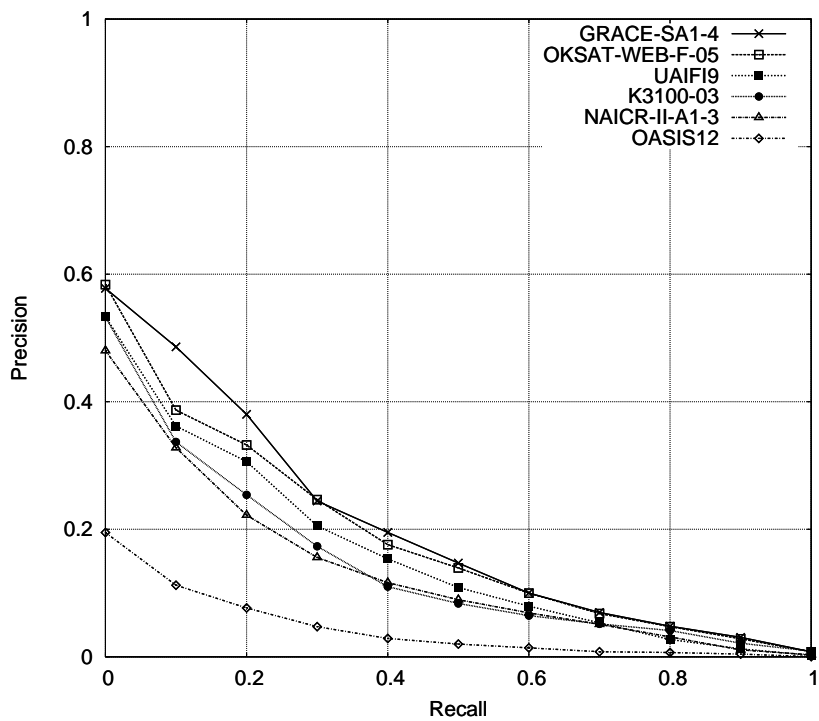

Recall-precision curves for the II-A1 'automatic' and 'DESC-only' runs with considering links (rigid relevance level)

Recall-precision curves for the II-A1 'automatic' and 'DESC-only' runs with considering links (relaxed relevance level)