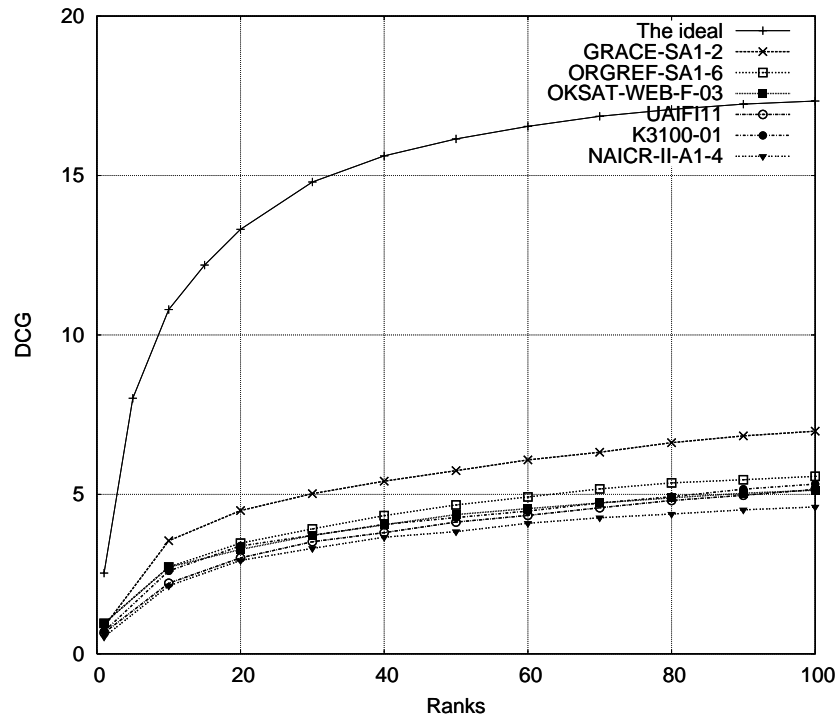

DCG curves for the II-A1 'automatic' and 'TITLE-only' runs with considering links (rigid relevance level)

DCG curves for the II-A1 'automatic' and 'TITLE-only' runs with considering links (relaxed relevance level)