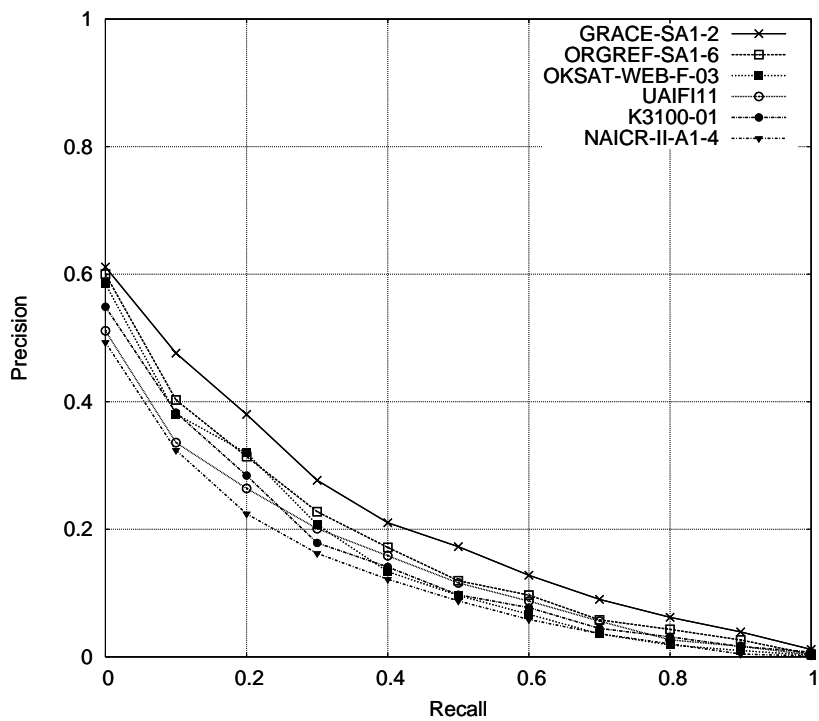

Recall-precision curves for the II-A1 'automatic' and 'TITLE-only' runs with considering links (rigid relevance level)

Recall-precision curves for the II-A1 'automatic' and 'TITLE-only' runs with considering links (relaxed relevance level)