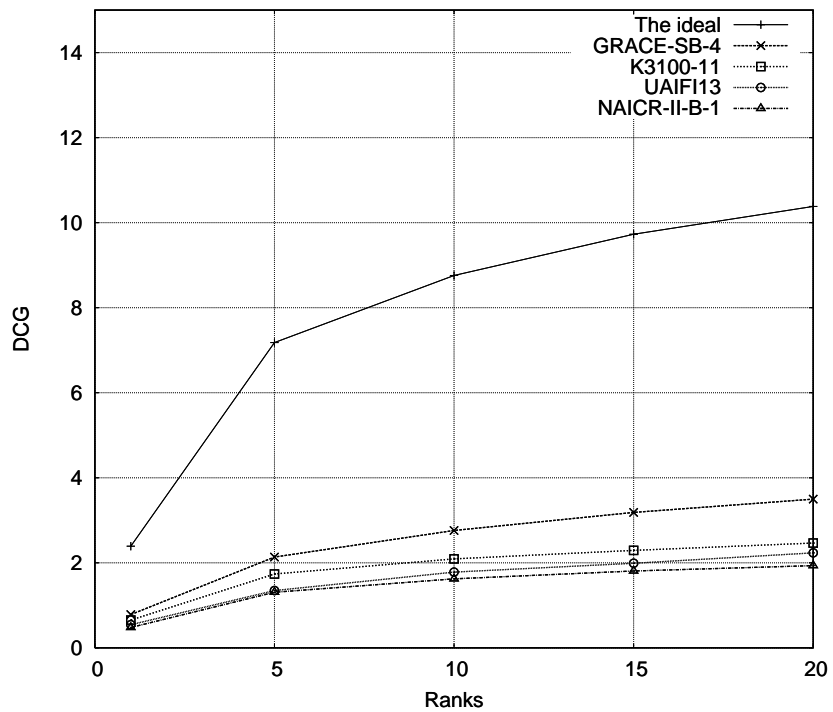

DCG curves for the II-B 'automatic' and 'DESC-only' runs without considering links (rigid relevance level)

DCG curves for the II-B 'automatic' and 'DESC-only' runs without considering links (relaxed relevance level)