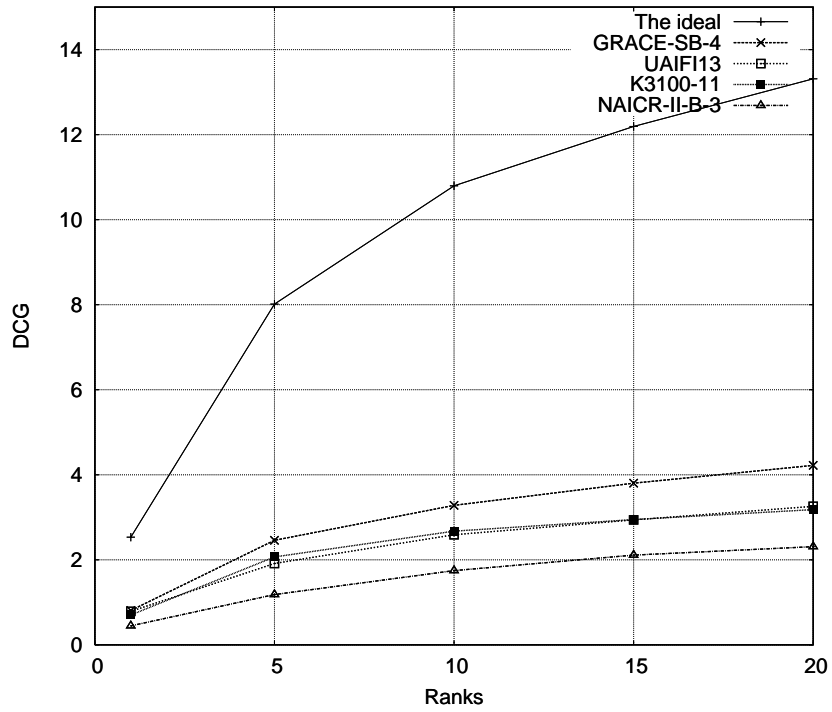

DCG curves for the II-B 'automatic' and 'DESC-only' runs with considering links (rigid relevance level)

DCG curves for the II-B 'automatic' and 'DESC-only' runs with considering links (relaxed relevance level)