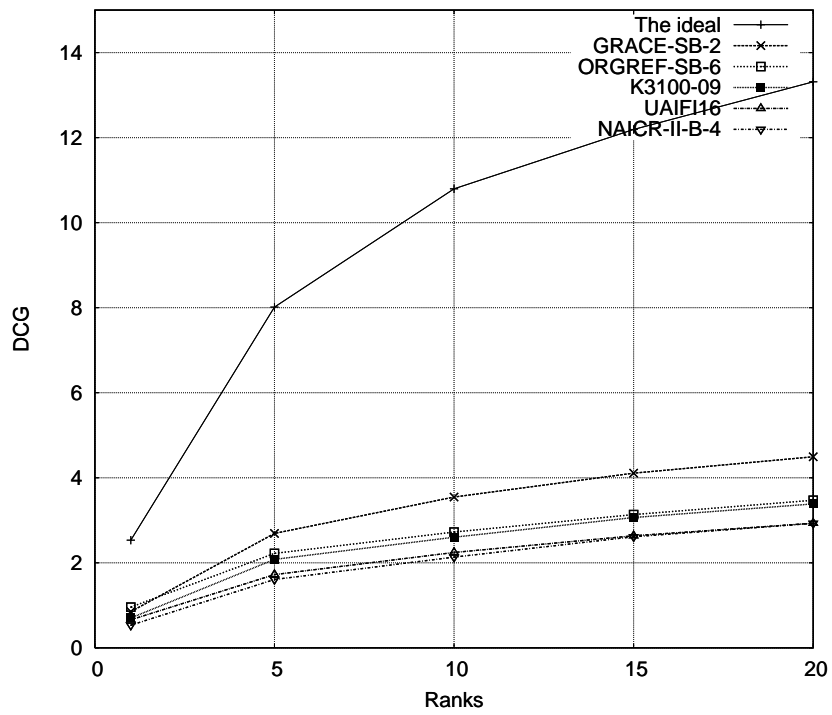

DCG curves for the II-B 'automatic' and 'TITLE-only' runs with considering links (rigid relevance level)

DCG curves for the II-B 'automatic' and 'TITLE-only' runs with considering links (relaxed relevance level)